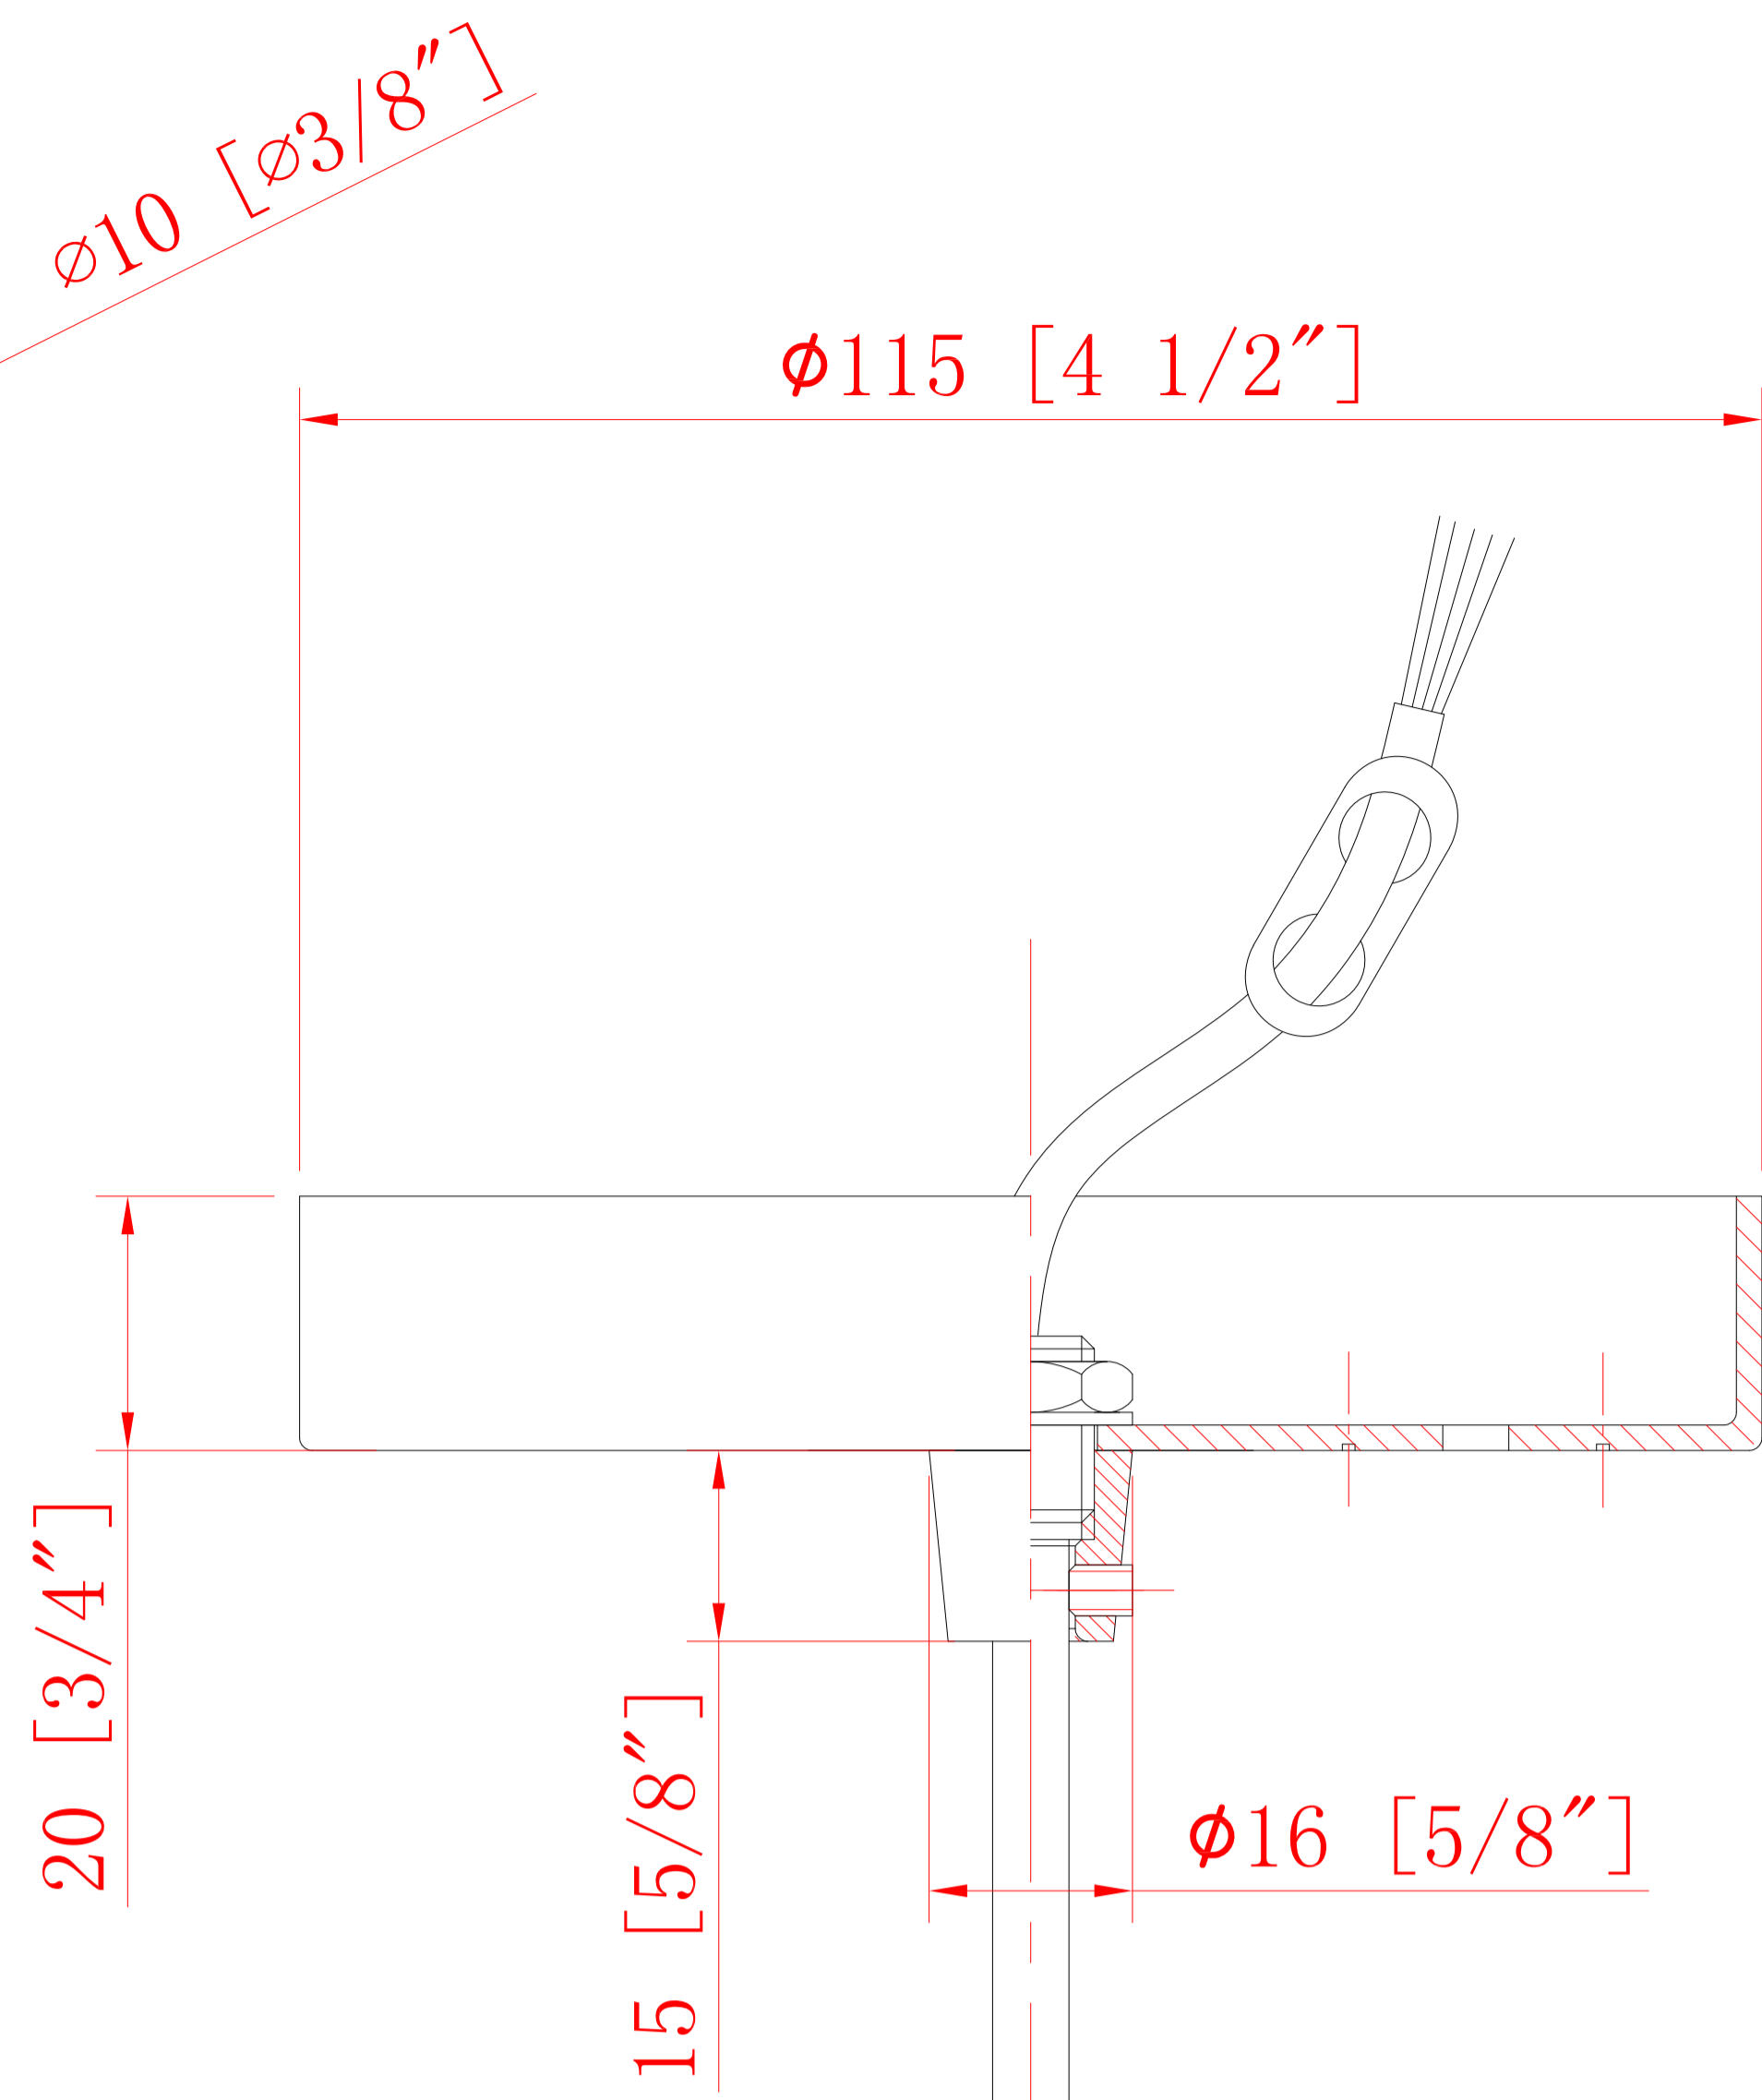

DESIGN COPYRIGHT - 10/11/2021
ALL RIGHTS RESERVED AND MAY
NOT BE DUPLICATED WITHOUT OUR
WRITTEN PERMISSION

CANOPY

10' CORD (3 CORES
BRAIDED WIRE)

ITEM: 900-1P