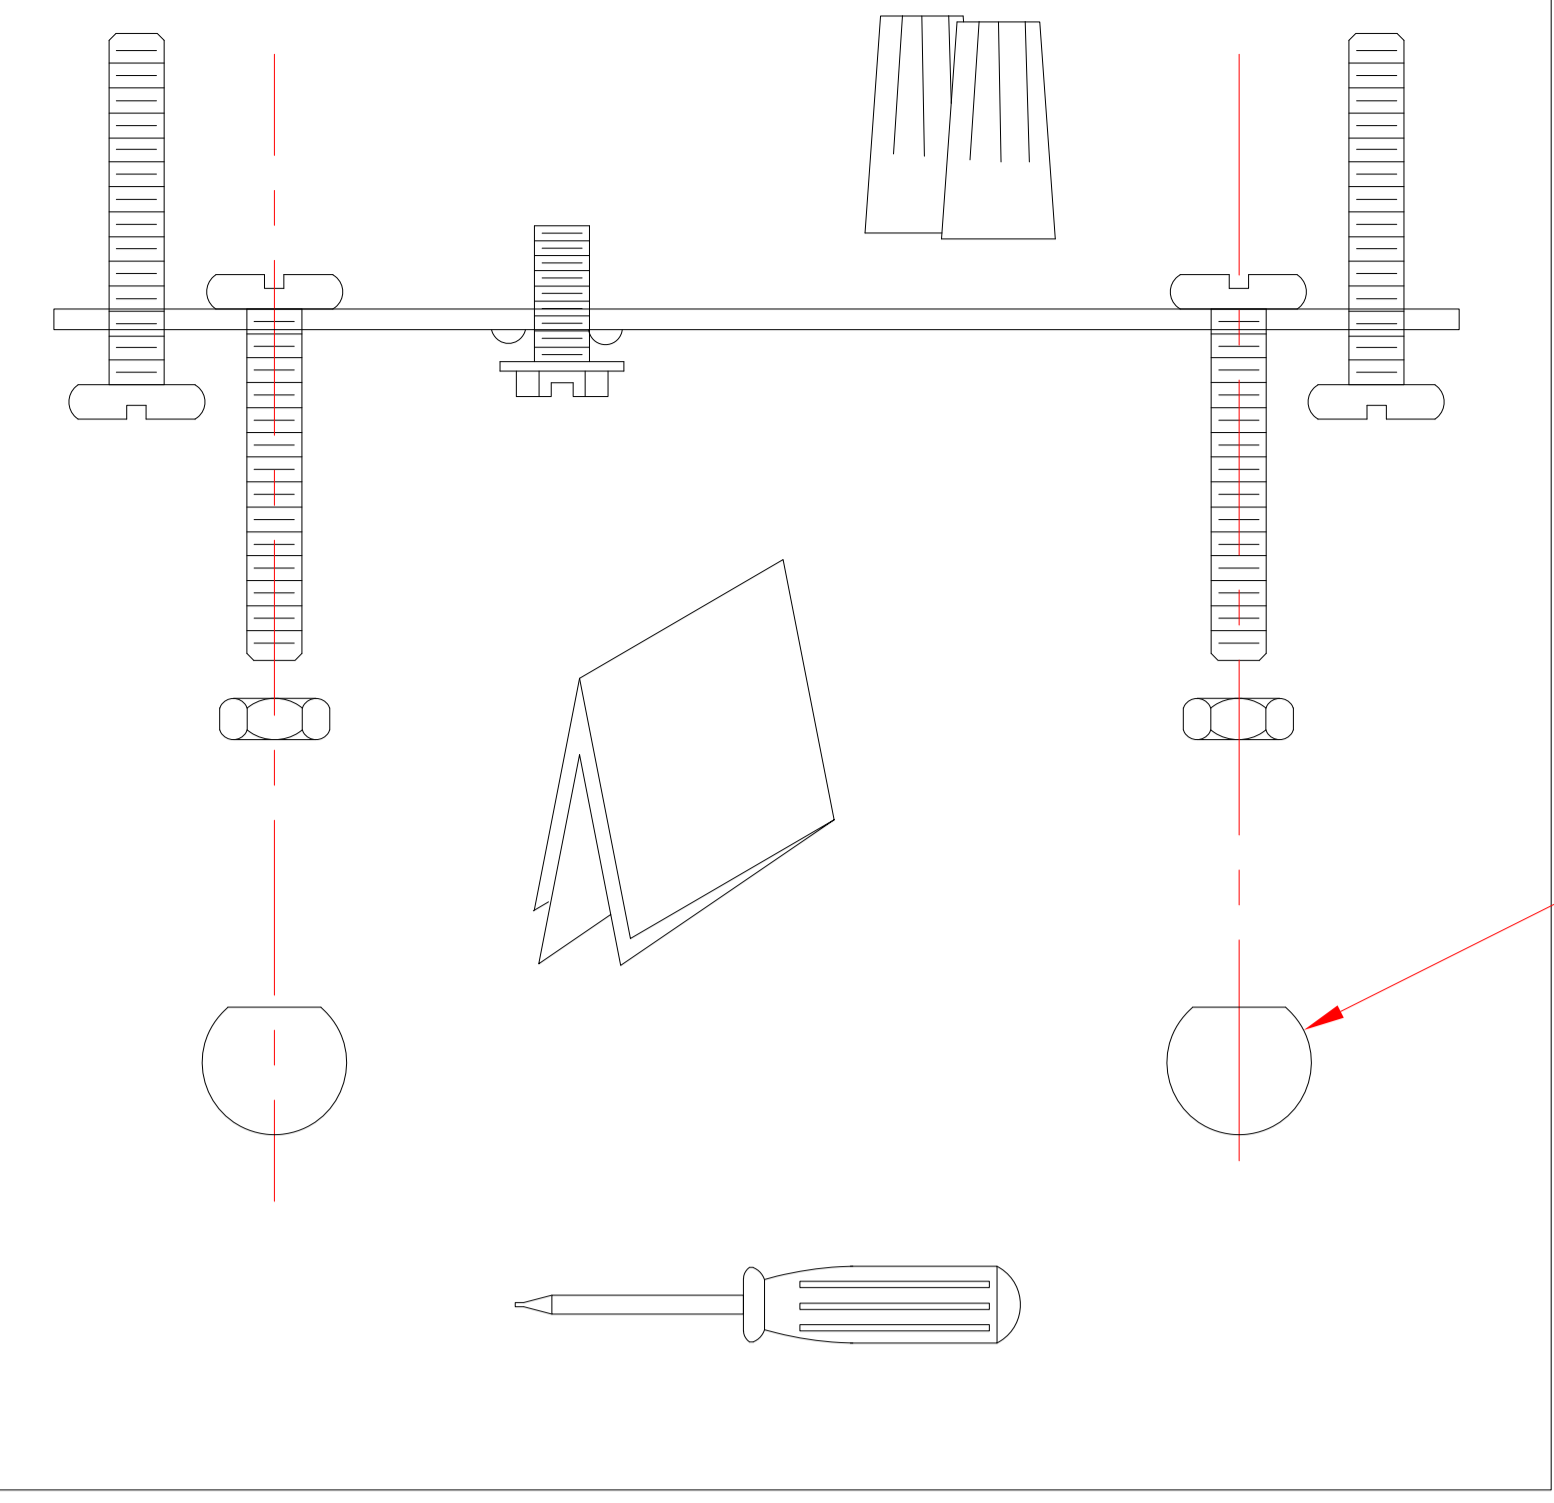

DESIGN COPYRIGHT - 10/11/2021
ALL RIGHTS RESERVED AND MAY
NOT BE DUPLICATED WITHOUT OUR
WRITTEN PERMISSION

CANOPY

10' CORD (3 CORES
BRAIDED WIRE)

ITEM: 900-1P