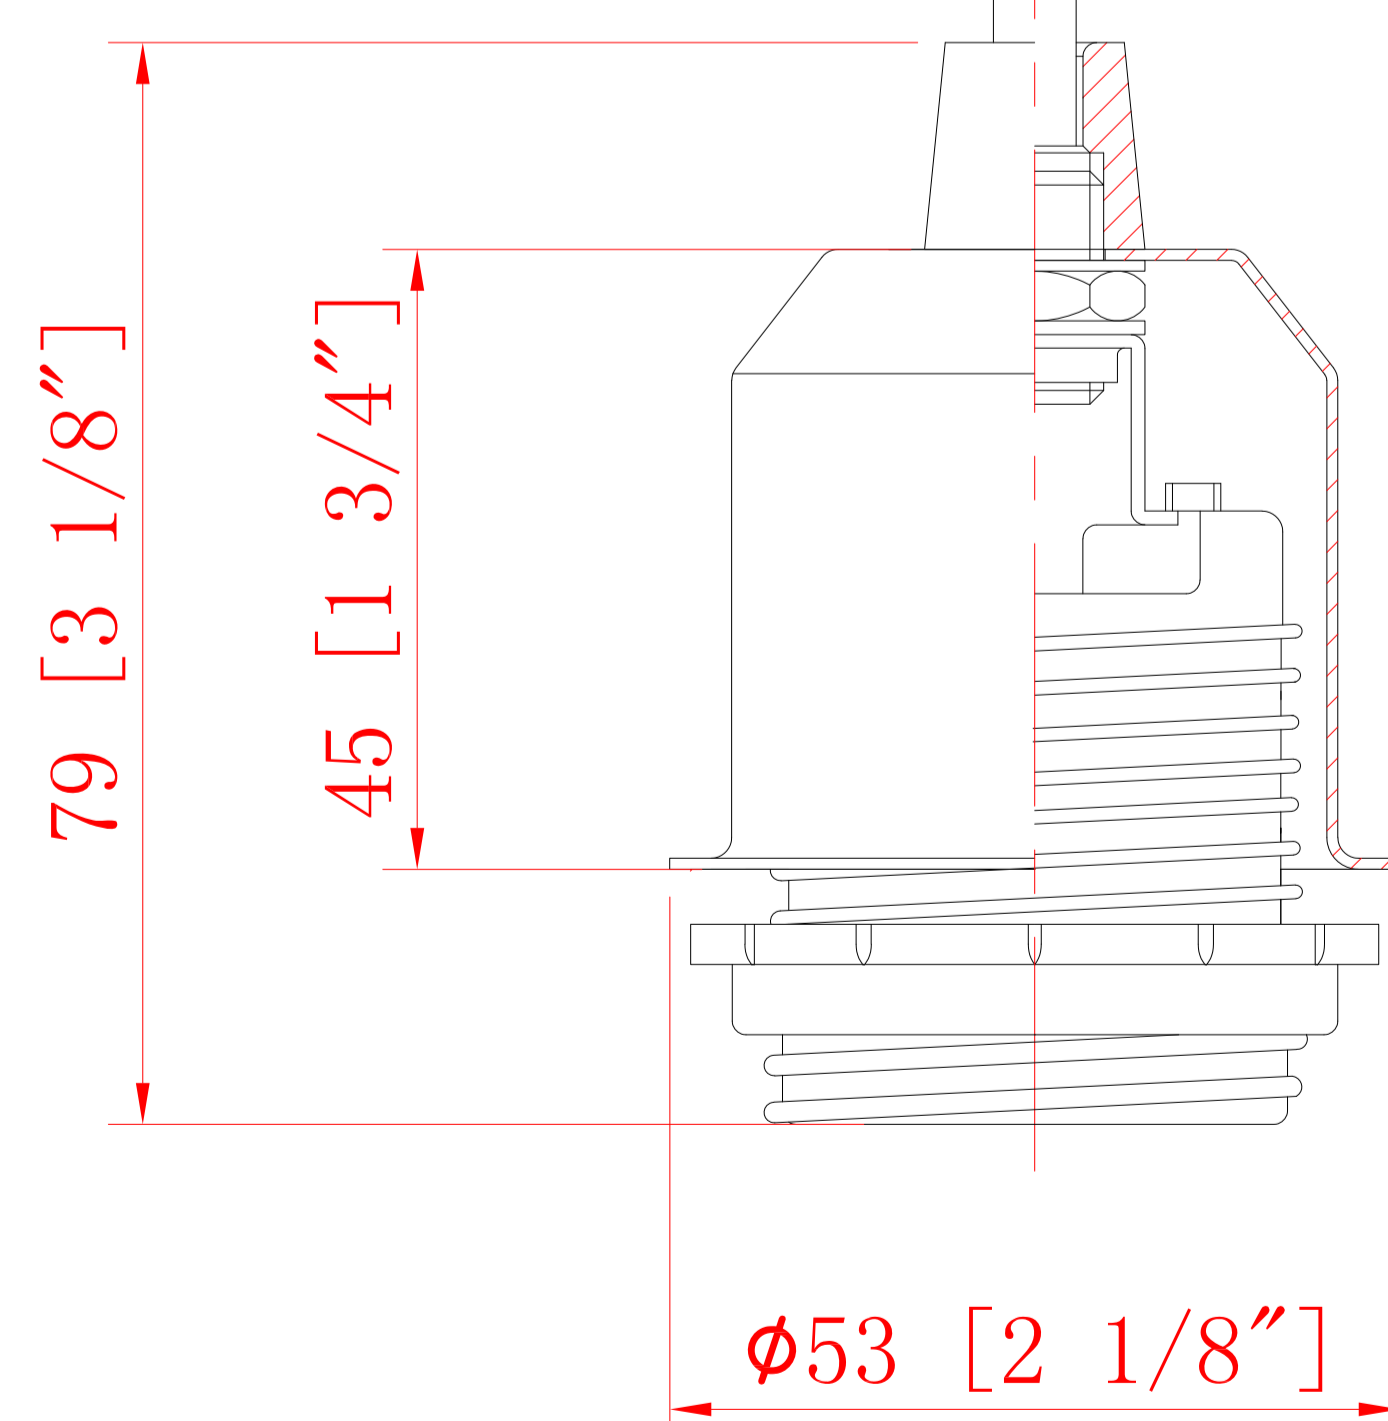

DESIGN COPYRIGHT - 10/11/2021
ALL RIGHTS RESERVED AND MAY
NOT BE DUPLICATED WITHOUT OUR
WRITTEN PERMISSION

CANOPY

10' CORD (3 CORES
BRAIDED WIRE)

ITEM: 900-1P