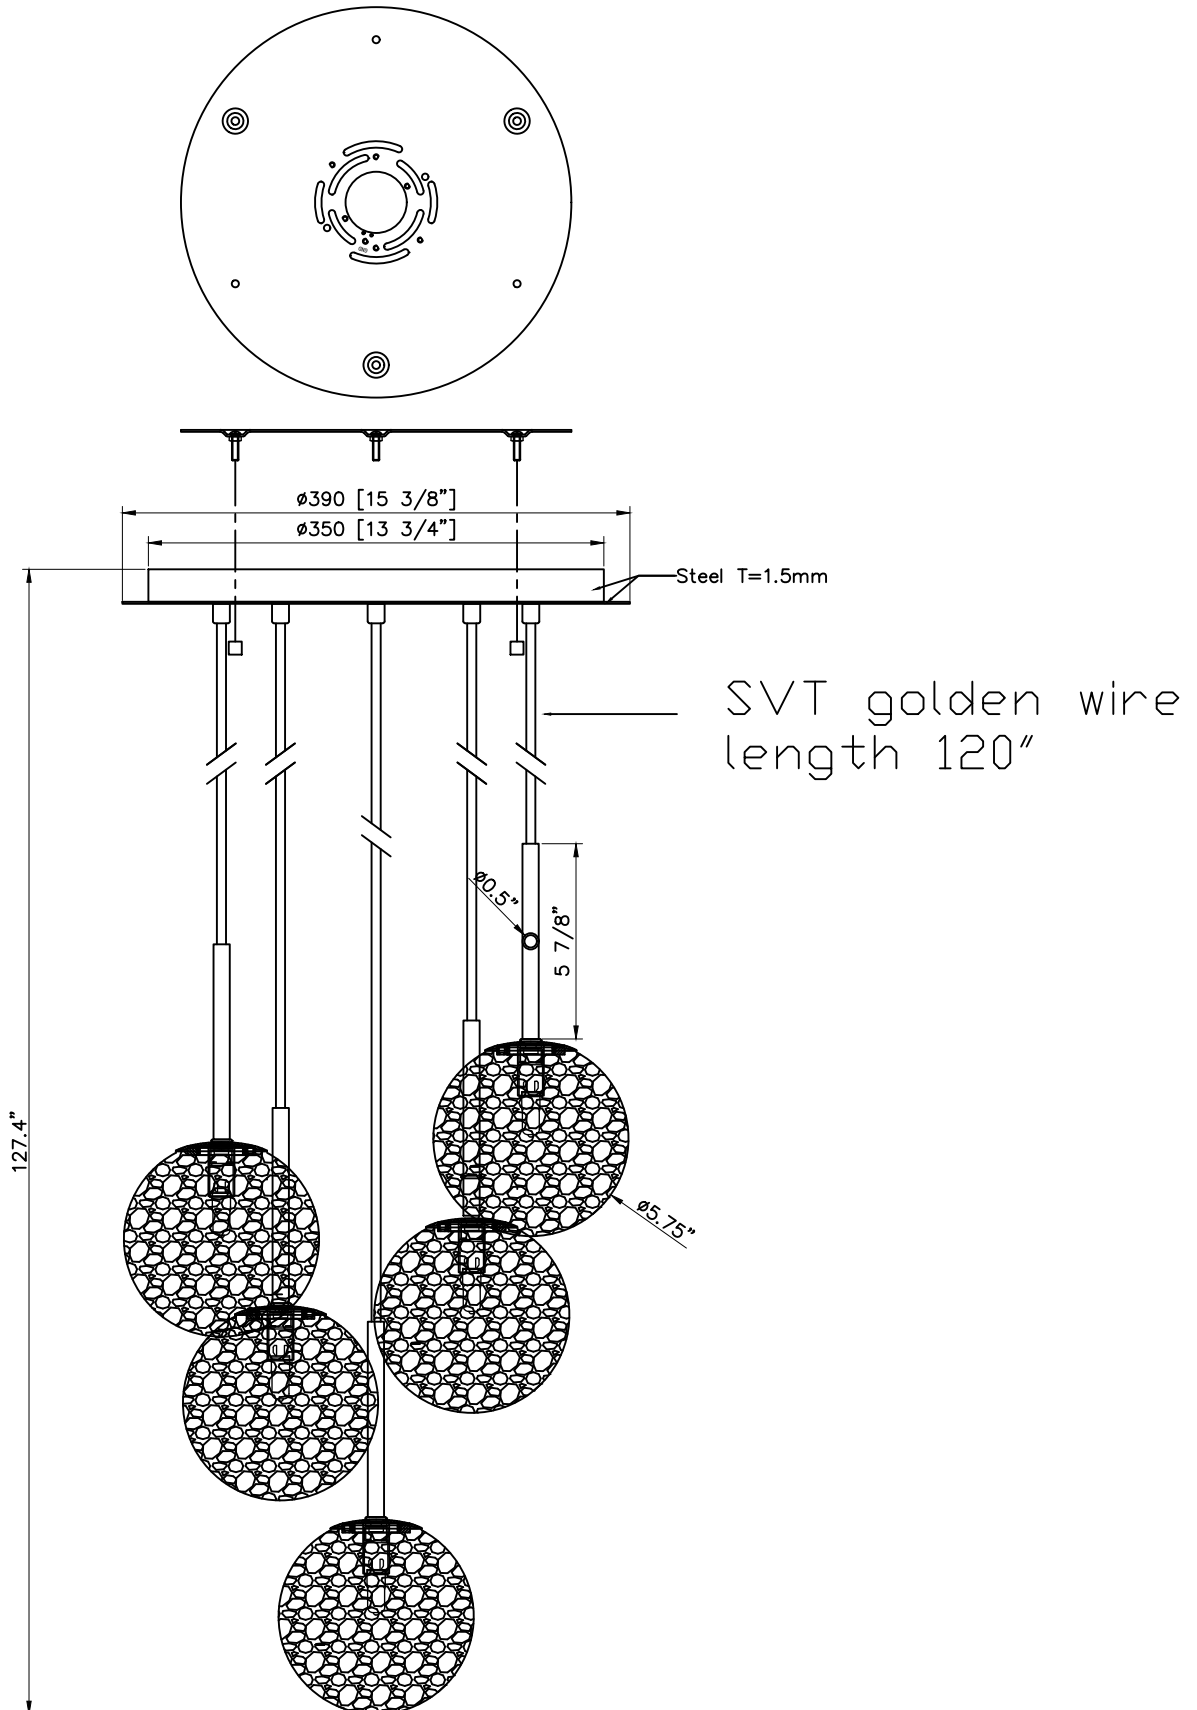

INNOVATIONS LIGHTING
CREATIVITY MEETS EVLUTIONARY DESIGN®

DESIGN COPYRIGHT-05/09/2022

ALL RIGHTS RESERVED AND MAY
NOT BE DUPLICATED WITHOUT OUR
WRITTEN PERMISSION

Guangdong Ruilang Co, LTD
Item No: MIRANO 9260212