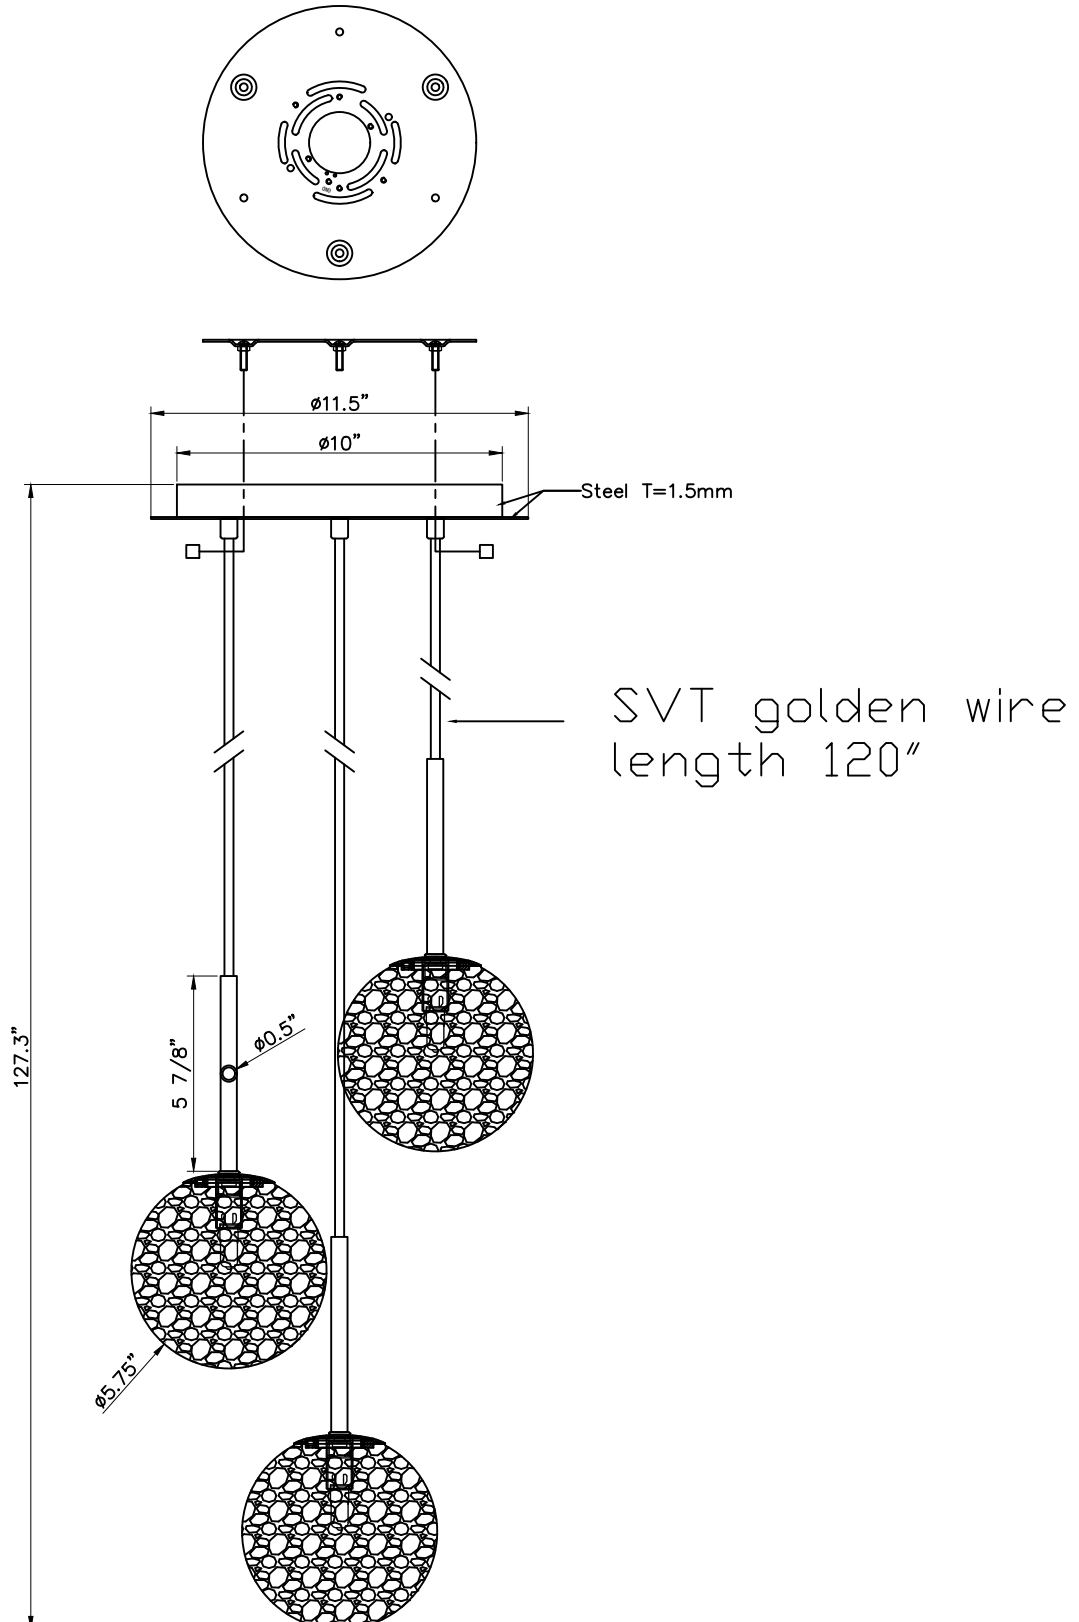

INNOVATIONS LIGHTING
CREATIVITY MEETS EVOLUTIONARY DESIGN®

DESIGN COPYRIGHT-05/09/2022

ALL RIGHTS RESERVED AND MAY
NOT BE DUPLICATED WITHOUT OUR
WRITTEN PERMISSION

Guangdong Ruilang Co, LTD
Item No: MIRANO 9160212