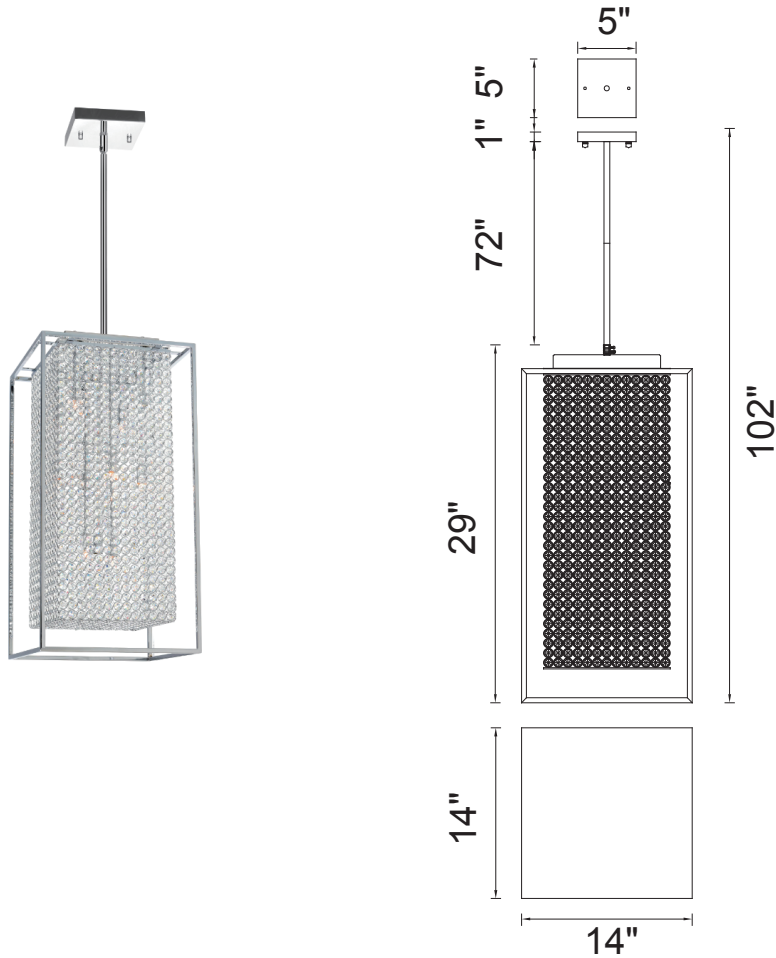

PROJECT: \_\_\_\_\_  
 FIXTURE TYPE: \_\_\_\_\_  
 LOCATION: \_\_\_\_\_  
 CONTACT/PHONE: \_\_\_\_\_

Item	QS8381P14C-RC
Collection	CUBE
Category	Mini Pendant
Finish	Chrome
Glass	-----
Crystal	Clear
Acrylic	-----

Shade Color	-----
Min Assembled Height	31"
Max Assembled Height	102"
Width	14"
Length	14"
Extension Wall Mounts	-----
Input	120V AC,60HZ,AC

Lumens	-----
Light Source	G9
Bulb Info.	11x60W
Included	-----
Dimmable	Yes
Colour Temp	-----
Weight	24.25 Lbs