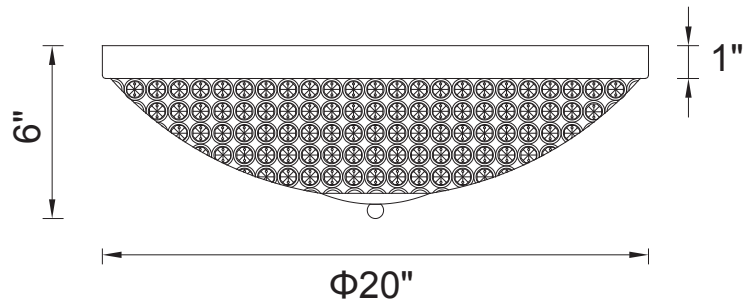

PROJECT: _____

FIXTURE TYPE: _____

LOCATION: _____

CONTACT/PHONE: _____

Item	QS8357C20C
Collection	GLOBE
Category	Flush Mount
Finish	Chrome
Glass	-----
Crystal	Clear
Acrylic	-----

Shade Color	-----
Min Assembled Height	6"
Max Assembled Height	6"
Width	20"
Length	-----
Extension Wall Mounts	-----
Input	120V AC,60HZ,AC

Lumens	-----
Light Source	E12
Bulb Info.	6x60W
Included	-----
Dimmable	Yes
Colour Temp	-----
Weight	10.8 Lbs