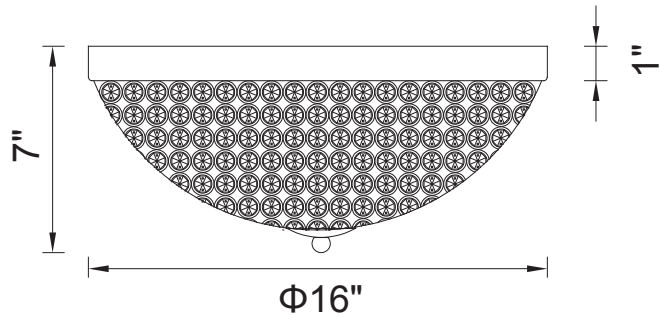

PROJECT: \_\_\_\_\_

FIXTURE TYPE: \_\_\_\_\_

LOCATION: \_\_\_\_\_

CONTACT/PHONE: \_\_\_\_\_

Item	QS8357C16C
Collection	GLOBE
Category	Flush Mount
Finish	Chrome
Glass	-----
Crystal	Clear
Acrylic	-----

Shade Color	-----
Min Assembled Height	7"
Max Assembled Height	7"
Width	16"
Length	-----
Extension Wall Mounts	-----
Input	120V AC,60HZ,AC

Lumens	-----
Light Source	E12
Bulb Info.	4x60W
Included	-----
Dimmable	Yes
Colour Temp	-----
Weight	7.0 Lbs