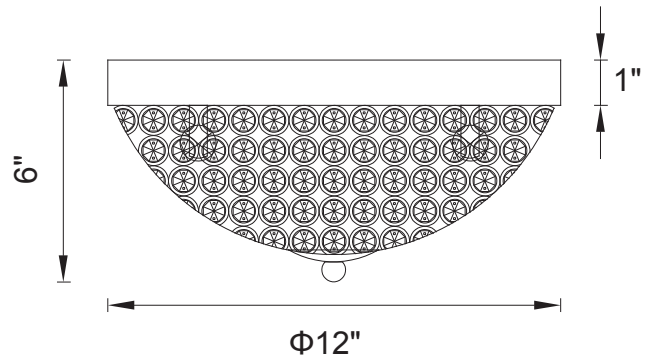

PROJECT: \_\_\_\_\_

FIXTURE TYPE: \_\_\_\_\_

LOCATION: \_\_\_\_\_

CONTACT/PHONE: \_\_\_\_\_

Item	QS8357C12C
Collection	GLOBE
Category	Flush Mount
Finish	Chrome
Glass	-----
Crystal	Clear
Acrylic	-----

Shade Color	-----
Min Assembled Height	6"
Max Assembled Height	6"
Width	12"
Length	-----
Extension Wall Mounts	-----
Input	120V AC,60HZ,AC

Lumens	-----
Light Source	E12
Bulb Info.	3x60W
Included	-----
Dimmable	Yes
Colour Temp	-----
Weight	3.30 Lbs