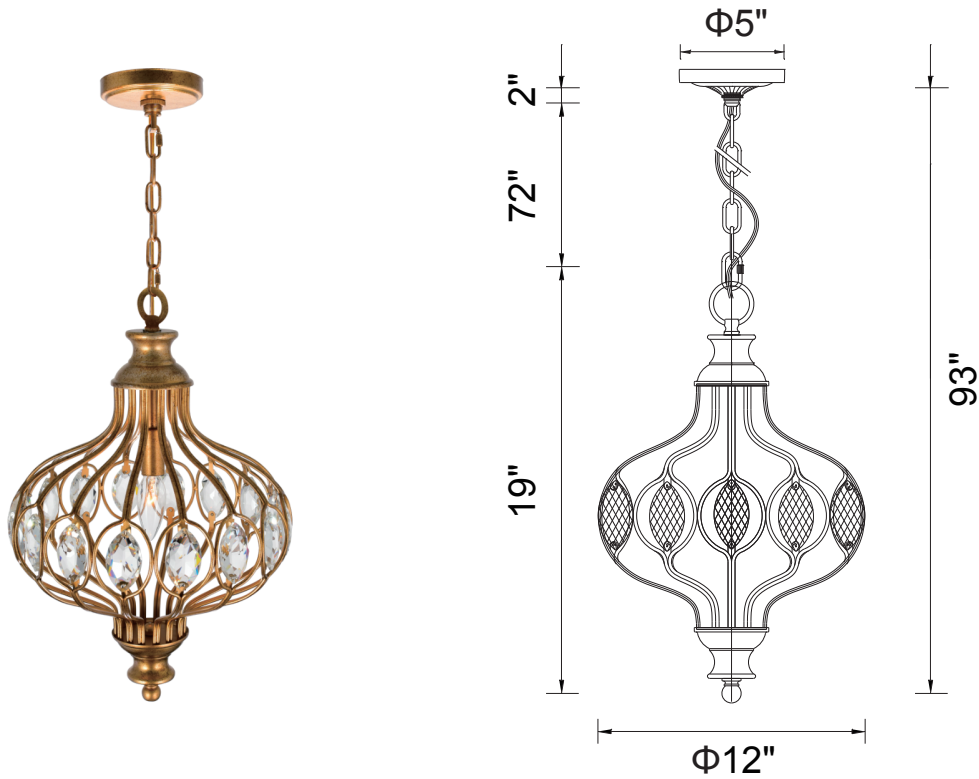

PROJECT: _____

FIXTURE TYPE: _____

LOCATION: _____

CONTACT/PHONE: _____

Item	9935P12-1-182	Shade Color	-----	Lumens	-----
Collection	ALTAIR	Min Assembled Height	22"	Light Source	E12
Category	Mini Pendant	Max Assembled Height	93"	Bulb Info.	1x60W
Finish	Antique Bronze	Width	12"	Included	-----
Glass	-----	Length	-----	Dimmable	Yes
Crystal	Clear	Extension Wall Mounts	-----	Colour Temp	-----
Acrylic	-----	Input	120V AC,60HZ,AC	Weight	7.72 Lbs