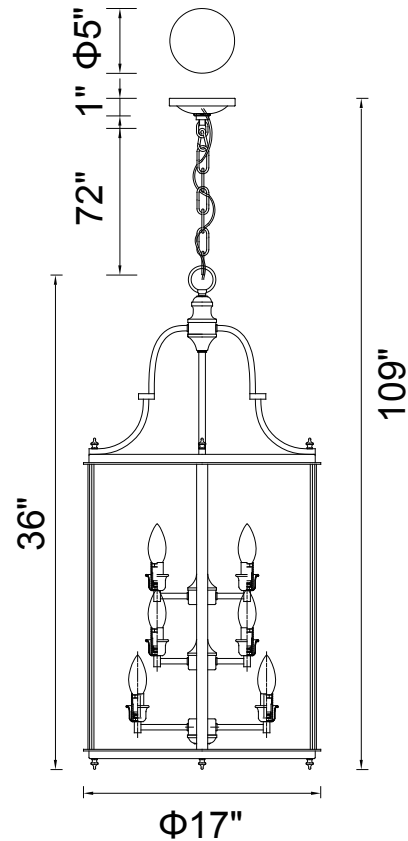

PROJECT: _____

FIXTURE TYPE: _____

LOCATION: _____

CONTACT/PHONE: _____

Item	9809P17-12-109-A	Shade Color	Clear	Lumens	-----
Collection	DESIRE	Min Assembled Height	38"	Light Source	E12
Category	Chandelier	Max Assembled Height	109"	Bulb Info.	12x60W
Finish	Oil Rubbed Bronze	Width	17"	Included	-----
Glass	Clear	Length	-----	Dimmable	Yes
Crystal	-----	Extension Wall Mounts	-----	Colour Temp	-----
Acrylic	-----	Input	120V AC,60HZ,AC	Weight	31.97 Lbs