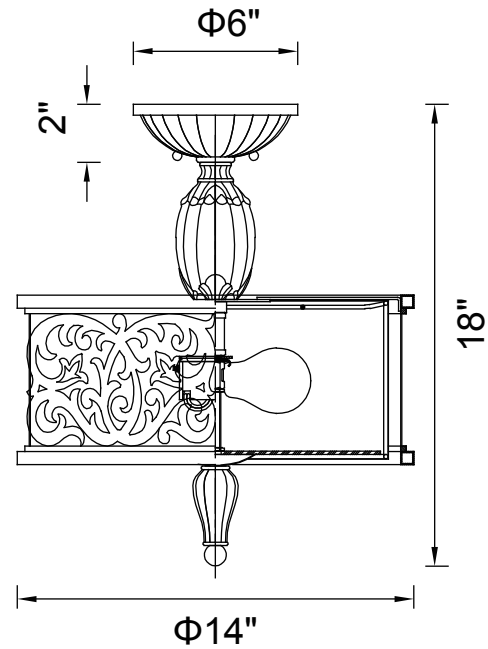

PROJECT: _____

FIXTURE TYPE: _____

LOCATION: _____

CONTACT/PHONE: _____

Item	9807C14-3-116	Shade Color	Off White	Lumens	-----
Collection	NICOLE	Min Assembled Height	18"	Light Source	E26
Category	Flush Mount	Max Assembled Height	18"	Bulb Info.	3x60W
Finish	Brushed Chocolate	Width	14"	Included	-----
Glass	-----	Length	-----	Dimmable	Yes
Crystal	-----	Extension Wall Mounts	-----	Colour Temp	-----
Acrylic	-----	Input	120V AC,60HZ,AC	Weight	8.82 Lbs