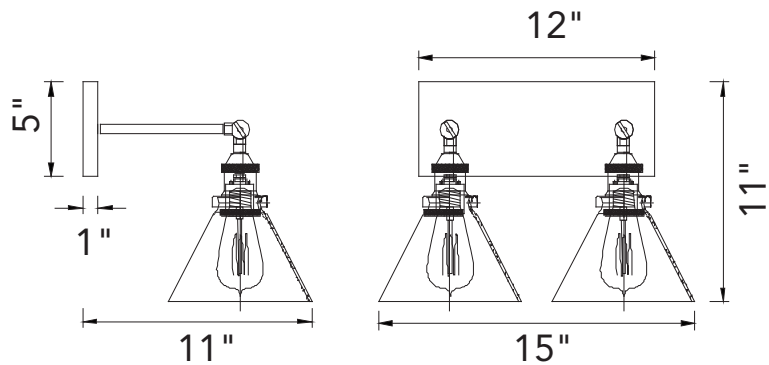

Item	9735W15-2-101
Collection	EUSTIS
Category	Vanity Light
Finish	Black & Gold Brass
Glass	Clear
Crystal	-----
Acrylic	-----

Shade Color	Clear
Min Assembled Height	11"
Max Assembled Height	11"
Width	15"
Length	-----
Extension Wall Mounts	11"
Input	120V AC,60HZ,AC

Lumens	-----
Light Source	E26
Bulb Info.	2x60W
Included	-----
Dimmable	Yes
Colour Temp	-----
Weight	3.53 Lbs

CWI Lighting
2775 Broadway
Buffalo, NY 14227
USA

CWI Lighting
140 Steelcase Rd. W.
Markham ON. L3R 3J9
Canada

Dallas Showroom
Showroom #: 4707
2100 N. Stemmons Frwy.
Dallas, TX 75207

Email: info@cwilighting.com
Toll: 1-877-564-6034
www.cwilighting.com