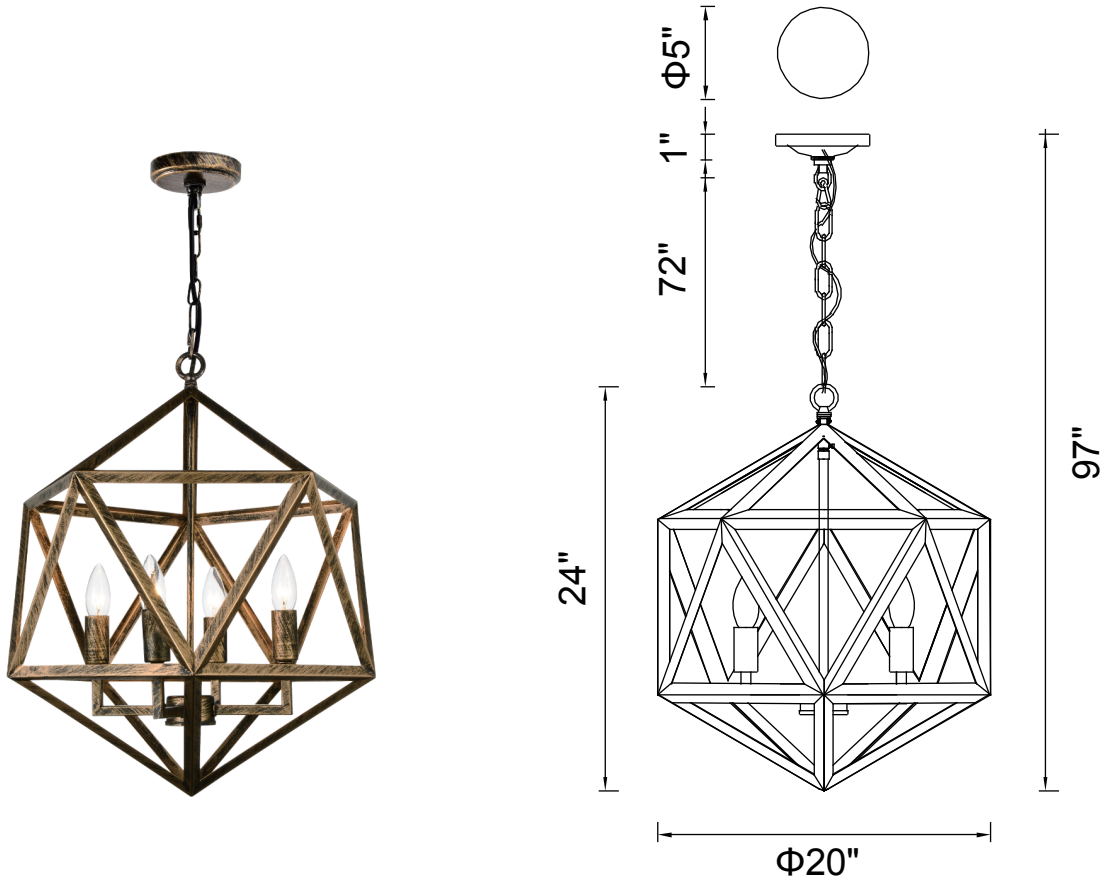

PROJECT: _____
 FIXTURE TYPE: _____
 LOCATION: _____
 CONTACT/PHONE: _____

Item	9641P20-4-128
Collection	AMAZON
Category	Chandelier
Finish	Antique Forged Copper
Glass	-----
Crystal	-----
Acrylic	-----

Shade Color	-----
Min Assembled Height	26"
Max Assembled Height	97"
Width	20"
Length	-----
Extension Wall Mounts	-----
Input	120V AC,60HZ,AC

Lumens	-----
Light Source	E12
Bulb Info.	4x60W
Included	-----
Dimmable	Yes
Colour Temp	-----
Weight	8.16 Lbs

CWI Lighting
 2775 Broadway
 Buffalo, NY 14227
 USA

CWI Lighting
 140 Steelcase Rd. W.
 Markham ON. L3R 3J9
 Canada