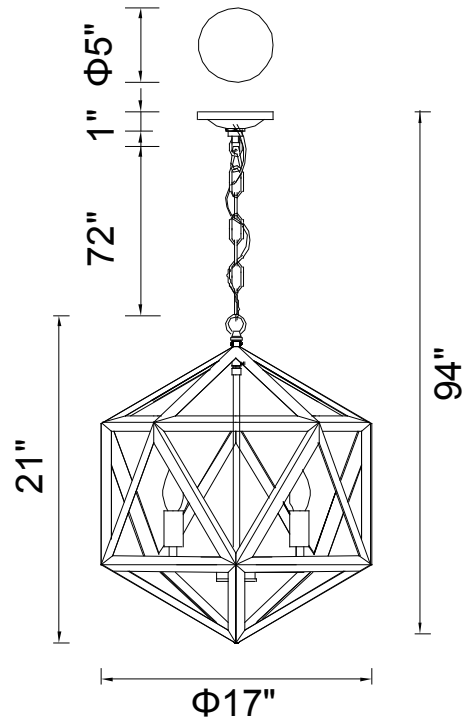

PROJECT: _____

FIXTURE TYPE: _____

LOCATION: _____

CONTACT/PHONE: _____

Item	9641P17-3-101	Shade Color	-----	Lumens	-----
Collection	AMAZON	Min Assembled Height	23"	Light Source	E12
Category	Chandelier	Max Assembled Height	94"	Bulb Info.	3x60W
Finish	Black	Width	17"	Included	-----
Glass	-----	Length	-----	Dimmable	Yes
Crystal	-----	Extension Wall Mounts	-----	Colour Temp	-----
Acrylic	-----	Input	120V AC,60HZ,AC	Weight	5.72 Lbs