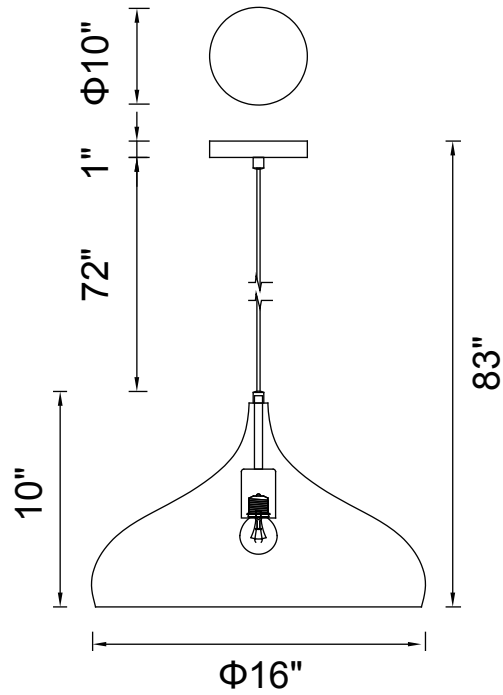

PROJECT: _____
 FIXTURE TYPE: _____
 LOCATION: _____
 CONTACT/PHONE: _____

Item	9633P16-1-101
Collection	DYNAMIC
Category	Mini Pendant
Finish	Black
Glass	-----
Crystal	-----
Acrylic	-----

Shade Color	Black
Min Assembled Height	12"
Max Assembled Height	83"
Width	16"
Length	-----
Extension Wall Mounts	-----
Input	120V AC,60HZ,AC

Lumens	-----
Light Source	E26
Bulb Info.	1x60W
Included	-----
Dimmable	Yes
Colour Temp	-----
Weight	4.5 Lbs

CWI Lighting
 2775 Broadway
 Buffalo, NY 14227
 USA

CWI Lighting
 140 Steelcase Rd. W.
 Markham ON. L3R 3J9
 Canada