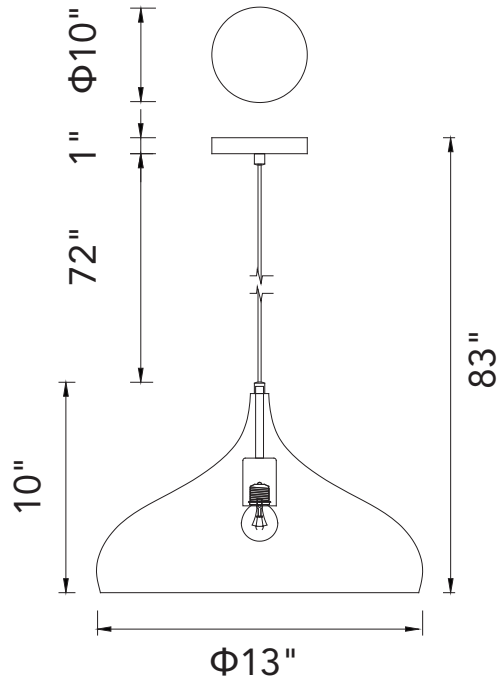

PROJECT: \_\_\_\_\_  
 FIXTURE TYPE: \_\_\_\_\_  
 LOCATION: \_\_\_\_\_  
 CONTACT/PHONE: \_\_\_\_\_

Item	9633P13-1-101
Collection	DYNAMIC
Category	Mini Pendant
Finish	Black
Glass	-----
Crystal	-----
Acrylic	-----

Shade Color	-----
Min Assembled Height	12"
Max Assembled Height	83"
Width	13"
Length	-----
Extension Wall Mounts	-----
Input	120V AC,60HZ,AC

Lumens	-----
Light Source	E26
Bulb Info.	1x60W
Included	-----
Dimmable	Yes
Colour Temp	-----
Weight	2.64 Lbs