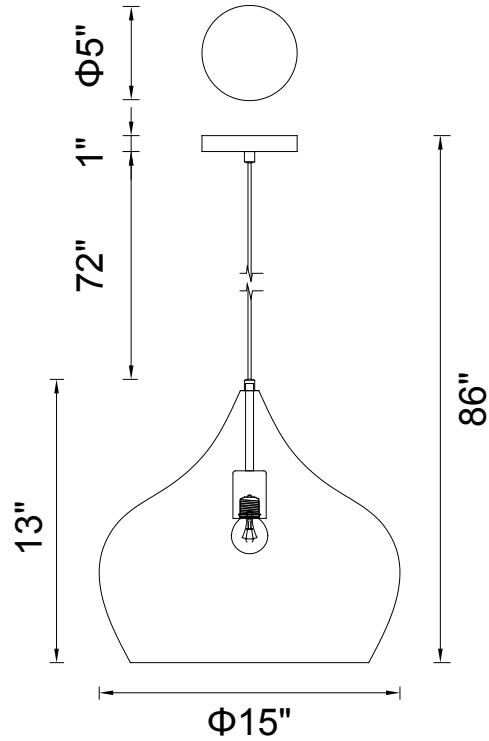

PROJECT: _____
 FIXTURE TYPE: _____
 LOCATION: _____
 CONTACT/PHONE: _____

Item	9632P15-1-101
Collection	DYNAMIC
Category	Mini Pendant
Finish	Black
Glass	-----
Crystal	-----
Acrylic	-----

Shade Color	Black
Min Assembled Height	15"
Max Assembled Height	86"
Width	15"
Length	-----
Extension Wall Mounts	-----
Input	120V AC,60HZ,AC

Lumens	-----
Light Source	E26
Bulb Info.	1x60W
Included	-----
Dimmable	Yes
Colour Temp	-----
Weight	4.41 Lbs

CWI Lighting
 2775 Broadway
 Buffalo, NY 14227
 USA

CWI Lighting
 140 Steelcase Rd. W.
 Markham ON. L3R 3J9
 Canada