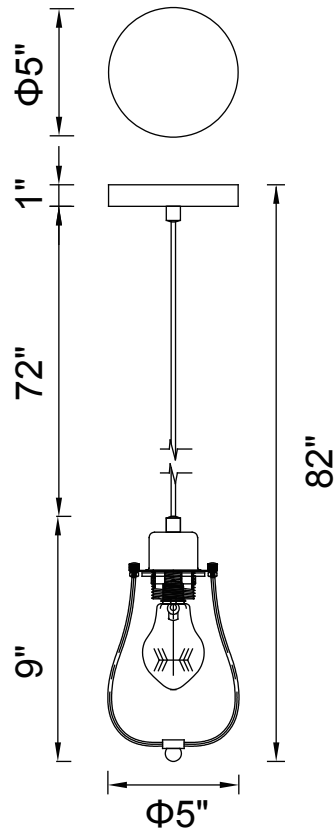

PROJECT: \_\_\_\_\_  
 FIXTURE TYPE: \_\_\_\_\_  
 LOCATION: \_\_\_\_\_  
 CONTACT/PHONE: \_\_\_\_\_

Item	9610P4-1-101
Collection	TOMASO
Category	Mini Pendant
Finish	Black
Glass	-----
Crystal	-----
Acrylic	-----

Shade Color	-----
Min Assembled Height	10"
Max Assembled Height	82"
Width	5"
Length	-----
Extension Wall Mounts	-----
Input	120V AC,60HZ,AC

Lumens	-----
Light Source	E26
Bulb Info.	1x60W
Included	-----
Dimmable	Yes
Colour Temp	-----
Weight	2.2 Lbs