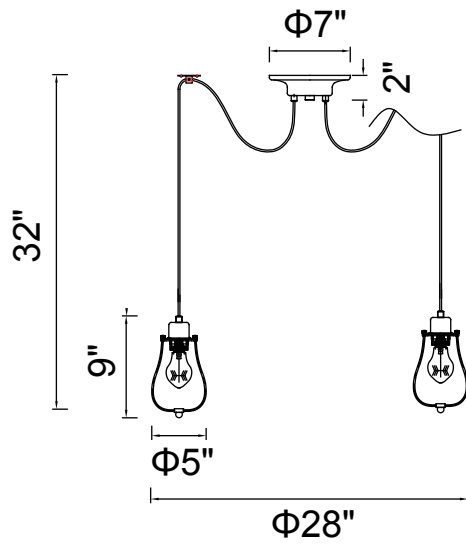

PROJECT: _____
 FIXTURE TYPE: _____
 LOCATION: _____
 CONTACT/PHONE: _____

Item	9610P28-6-101
Collection	TOMASO
Category	Chandelier
Finish	Black
Glass	-----
Crystal	-----
Acrylic	-----

Shade Color	-----
Min Assembled Height	11"
Max Assembled Height	32"
Width	28"
Length	-----
Extension Wall Mounts	-----
Input	120V AC,60HZ,AC

Lumens	-----
Light Source	E26
Bulb Info.	6x60W
Included	-----
Dimmable	Yes
Colour Temp	-----
Weight	8.1 Lbs

CWI Lighting
 2775 Broadway
 Buffalo, NY 14227
 USA

CWI Lighting
 140 Steelcase Rd. W.
 Markham ON. L3R 3J9
 Canada