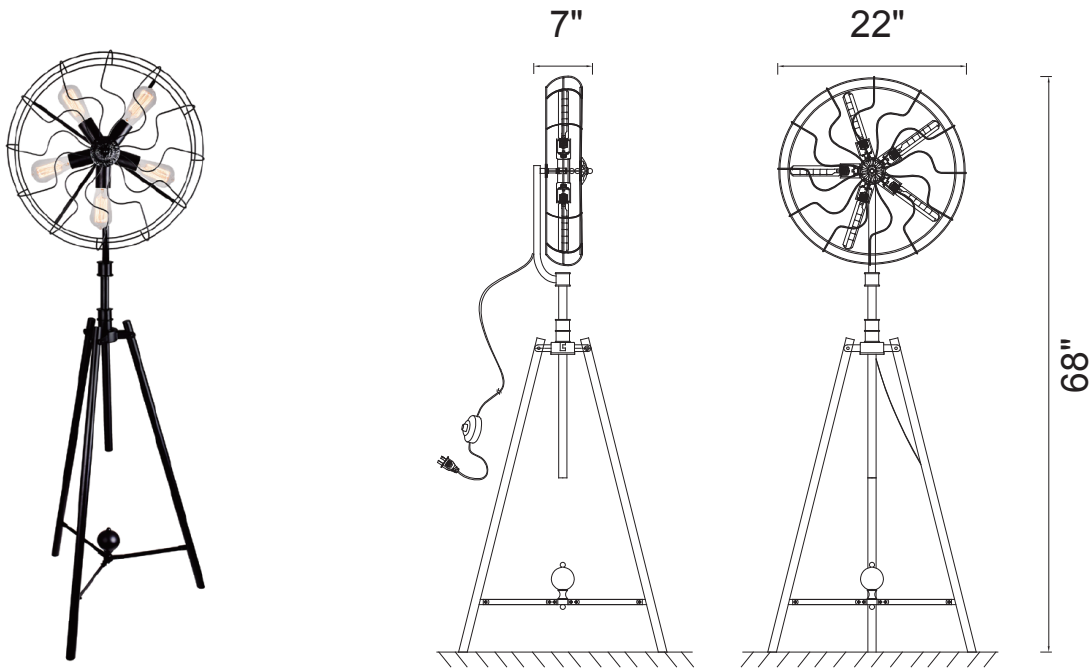

PROJECT: _____
 FIXTURE TYPE: _____
 LOCATION: _____
 CONTACT/PHONE: _____

Item	9606F20-5-101
Collection	PAMELA
Category	Floor Lamp
Finish	Black
Glass	-----
Crystal	-----
Acrylic	-----

Shade Color	-----
Min Assembled Height	68"
Max Assembled Height	68"
Width	22"
Length	-----
Extension Wall Mounts	-----
Input	120V AC,60HZ,AC

Lumens	-----
Light Source	E26
Bulb Info.	5x60W
Included	-----
Dimmable	Yes
Colour Temp	-----
Weight	15.4 Lbs

CWI Lighting
 2775 Broadway
 Buffalo, NY 14227
 USA

CWI Lighting
 140 Steelcase Rd. W.
 Markham ON. L3R 3J9
 Canada