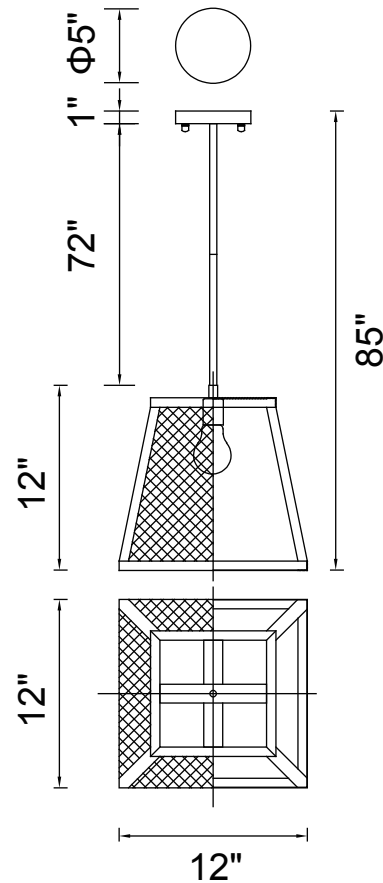

PROJECT: _____

FIXTURE TYPE: _____

LOCATION: _____

CONTACT/PHONE: _____

Item	9601P12-1-101	Shade Color	Clear	Lumens	-----
Collection	ALYSON	Min Assembled Height	14"	Light Source	E26
Category	Mini Pendant	Max Assembled Height	85"	Bulb Info.	1x60W
Finish	Black	Width	12"	Included	-----
Glass	Clear	Length	12"	Dimmable	Yes
Crystal	-----	Extension Wall Mounts	-----	Colour Temp	-----
Acrylic	-----	Input	120V AC,60HZ,AC	Weight	12.6 Lbs