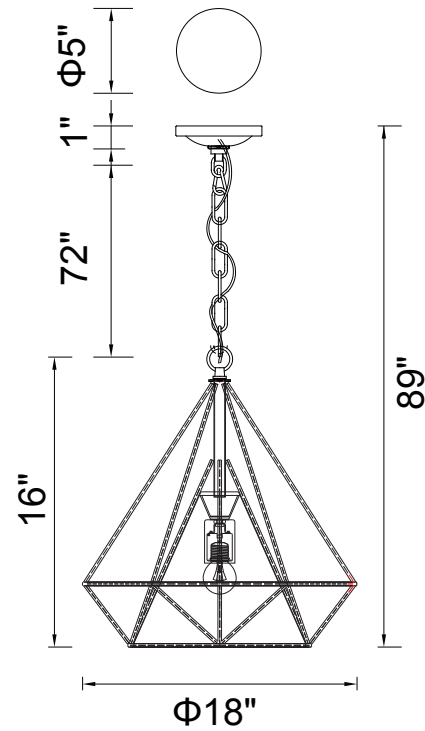

PROJECT: _____

FIXTURE TYPE: _____

LOCATION: _____

CONTACT/PHONE: _____

Item	9600P18-1-101
Collection	DIAMOND
Category	Mini Pendant
Finish	Black
Glass	-----
Crystal	-----
Acrylic	-----

Shade Color	White
Min Assembled Height	18"
Max Assembled Height	89"
Width	15"
Length	-----
Extension Wall Mounts	18"
Input	120V AC,60HZ,AC

Lumens	-----
Light Source	E26
Bulb Info.	1x60W
Included	-----
Dimmable	Yes
Colour Temp	-----
Weight	8.8 Lbs