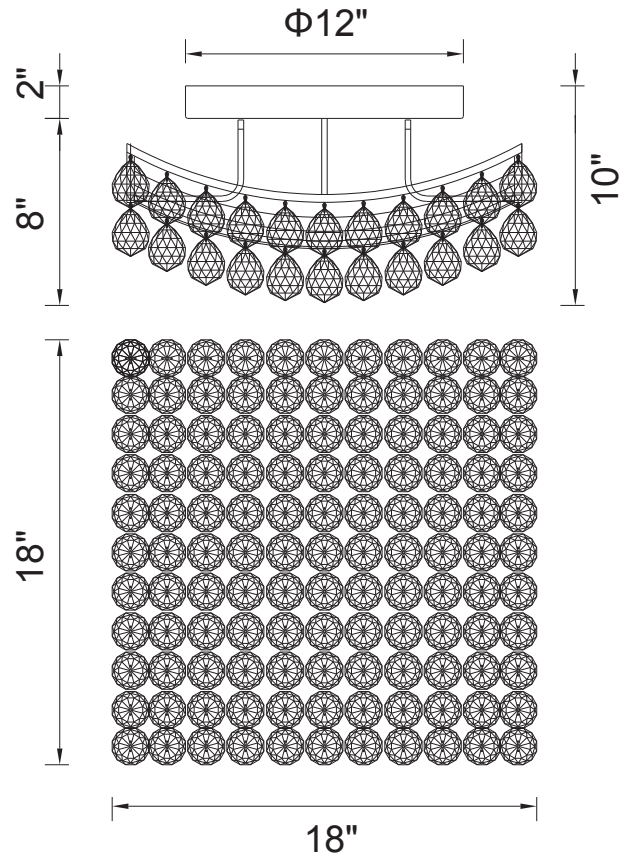

PROJECT: _____

FIXTURE TYPE: _____

LOCATION: _____

CONTACT/PHONE: _____

Item	8038C18C-S
Collection	QUEEN
Category	Flush Mount
Finish	Chrome
Glass	-----
Crystal	Clear
Acrylic	-----

Shade Color	-----
Min Assembled Height	10"
Max Assembled Height	10"
Width	18"
Length	18"
Extension Wall Mounts	-----
Input	120V AC,60HZ,AC

Lumens	-----
Light Source	E12
Bulb Info.	6x60W
Included	-----
Dimmable	Yes
Colour Temp	-----
Weight	34.39 Lbs