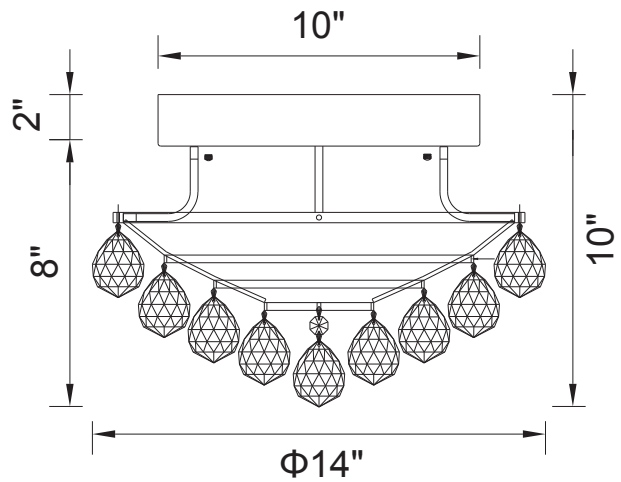

PROJECT: \_\_\_\_\_  
 FIXTURE TYPE: \_\_\_\_\_  
 LOCATION: \_\_\_\_\_  
 CONTACT/PHONE: \_\_\_\_\_

Item	8038C14C-R
Collection	QUEEN
Category	Flush Mount
Finish	Chrome
Glass	-----
Crystal	Clear
Acrylic	-----

Shade Color	-----
Min Assembled Height	10"
Max Assembled Height	10"
Width	14"
Length	-----
Extension Wall Mounts	-----
Input	120V AC,60HZ,AC

Lumens	-----
Light Source	E12
Bulb Info.	4x60W
Included	-----
Dimmable	Yes
Colour Temp	-----
Weight	15.3 Lbs