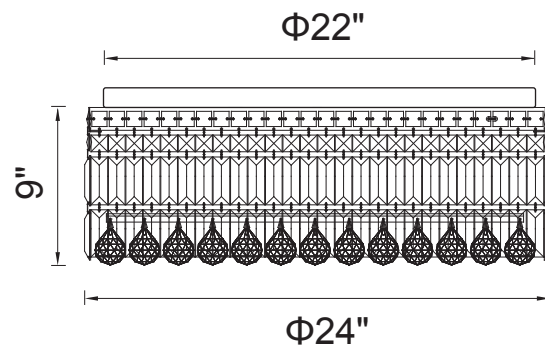

PROJECT: _____

FIXTURE TYPE: _____

LOCATION: _____

CONTACT/PHONE: _____

| | |
|------------|-------------|
| Item | 8006C24C-R |
| Collection | COLOSSEUM |
| Category | Flush Mount |
| Finish | Chrome |
| Glass | ----- |
| Crystal | Clear |
| Acrylic | ----- |

| | |
|-----------------------|-----------------|
| Shade Color | ----- |
| Min Assembled Height | 9" |
| Max Assembled Height | 9" |
| Width | 24" |
| Length | ----- |
| Extension Wall Mounts | ----- |
| Input | 120V AC,60HZ,AC |

| | |
|--------------|----------|
| Lumens | ----- |
| Light Source | E12 |
| Bulb Info. | 10X60W |
| Included | ----- |
| Dimmable | Yes |
| Colour Temp | ----- |
| Weight | 33.3 Lbs |