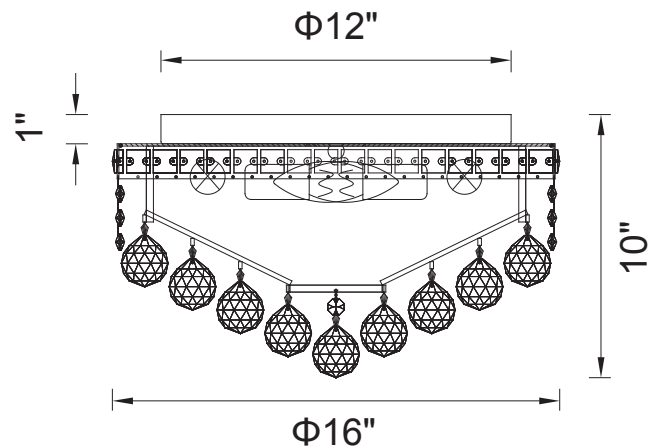

PROJECT: _____

FIXTURE TYPE: _____

LOCATION: _____

CONTACT/PHONE: _____

Item	8002C16C
Collection	LUMINOUS
Category	Flush Mount
Finish	Chrome
Glass	-----
Crystal	Clear
Acrylic	-----

Shade Color	-----
Min Assembled Height	10"
Max Assembled Height	10"
Width	16"
Length	-----
Extension Wall Mounts	-----
Input	120V AC,60HZ,AC

Lumens	-----
Light Source	E12
Bulb Info.	5x60W
Included	-----
Dimmable	Yes
Colour Temp	-----
Weight	18.9 Lbs