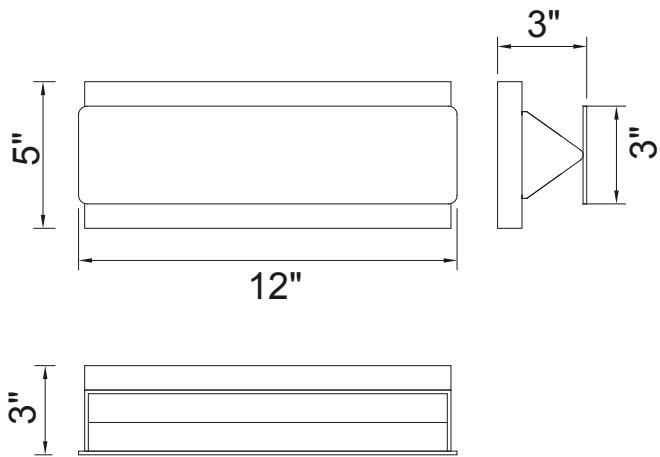

PROJECT: \_\_\_\_\_  
 FIXTURE TYPE: \_\_\_\_\_  
 LOCATION: \_\_\_\_\_  
 CONTACT/PHONE: \_\_\_\_\_

Item	7147W12-103
Collection	LILLIANA
Category	Wall Sconce
Finish	White
Glass	-----
Crystal	-----
Acrylic	-----

Shade Color	White
Min Assembled Height	5"
Max Assembled Height	5"
Width	12"
Length	-----
Extension Wall Mounts	3"
Input	120V AC,60HZ,AC

Lumens	520
Light Source	Integrated LED
Bulb Info.	10W
Included	Yes
Dimmable	Yes
Colour Temp	3000K
Weight	3.6 Lbs