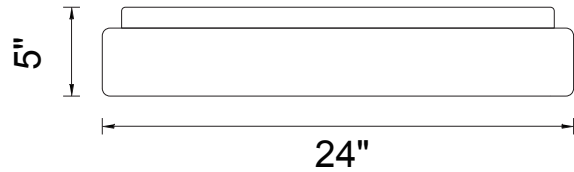

PROJECT: _____
 FIXTURE TYPE: _____
 LOCATION: _____
 CONTACT/PHONE: _____

Item	7103C24-1-104	Shade Color	-----	Lumens	1872
Collection	ARENAL	Min Assembled Height	5"	Light Source	Integrated LED
Category	Flush Mount	Max Assembled Height	5"	Bulb Info.	36W
Finish	White	Width	24"	Included	Yes
Glass	-----	Length	-----	Dimmable	Yes
Crystal	-----	Extension Wall Mounts	-----	Colour Temp	3000K
Acrylic	-----	Input	120V AC,60HZ,AC	Weight	11.0 Lbs