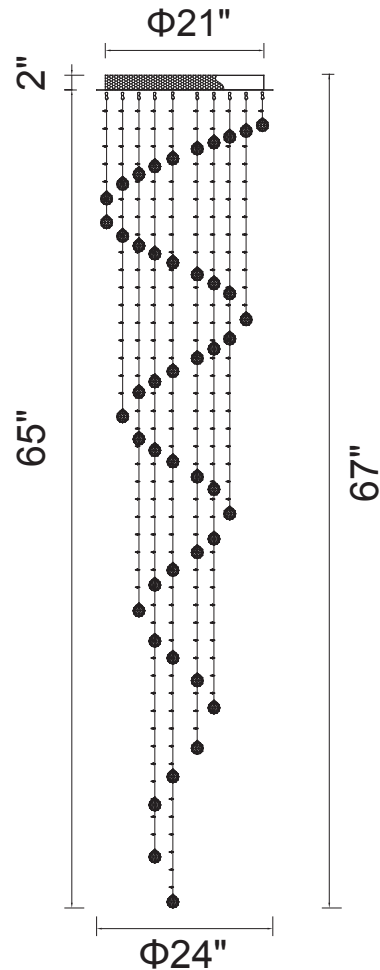

PROJECT: \_\_\_\_\_

FIXTURE TYPE: \_\_\_\_\_

LOCATION: \_\_\_\_\_

CONTACT/PHONE: \_\_\_\_\_

Item	6603C24C(H:67)
Collection	SPIRAL
Category	Chandelier
Finish	Chrome
Glass	-----
Crystal	Clear
Acrylic	-----

Shade Color	-----
Min Assembled Height	67"
Max Assembled Height	67"
Width	24"
Length	-----
Extension Wall Mounts	-----
Input	120V AC,60HZ,AC

Lumens	-----
Light Source	GU10
Bulb Info.	6x35W
Included	-----
Dimmable	Yes
Colour Temp	-----
Weight	29.76 Lbs