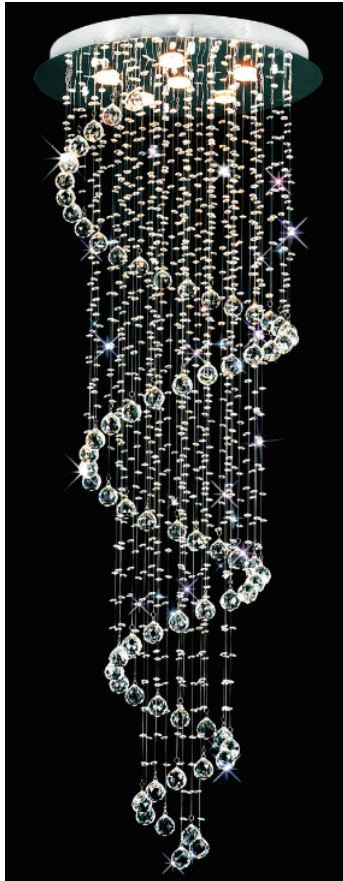

PROJECT: \_\_\_\_\_

FIXTURE TYPE: \_\_\_\_\_

LOCATION: \_\_\_\_\_

CONTACT/PHONE: \_\_\_\_\_

Item	6603C24C(H:67)
Collection	SPIRAL
Category	Chandelier
Finish	Chrome
Glass	-----
Crystal	Clear
Acrylic	-----

Shade Color	-----
Min Assembled Height	67"
Max Assembled Height	67"
Width	24"
Length	-----
Extension Wall Mounts	-----
Input	120V AC,60HZ,AC

Lumens	-----
Light Source	GU10
Bulb Info.	6x35W
Included	-----
Dimmable	Yes
Colour Temp	-----
Weight	29.76 Lbs