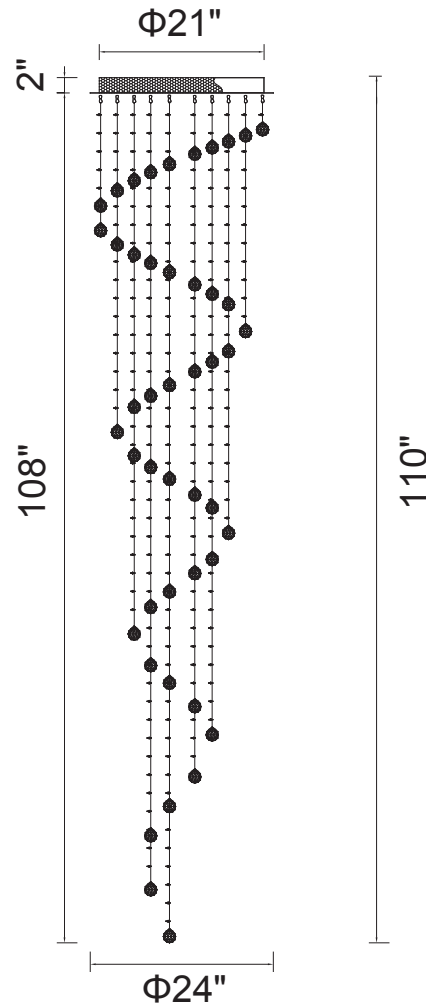

PROJECT: _____

FIXTURE TYPE: _____

LOCATION: _____

CONTACT/PHONE: _____

Item	6603C24C(H:110)
Collection	SPIRAL
Category	Chandelier
Finish	Chrome
Glass	-----
Crystal	Clear
Acrylic	-----

Shade Color	-----
Min Assembled Height	110"
Max Assembled Height	110"
Width	24"
Length	-----
Extension Wall Mounts	-----
Input	120V AC,60HZ,AC

Lumens	-----
Light Source	GU10
Bulb Info.	8x35W
Included	-----
Dimmable	Yes
Colour Temp	-----
Weight	37.48 Lbs