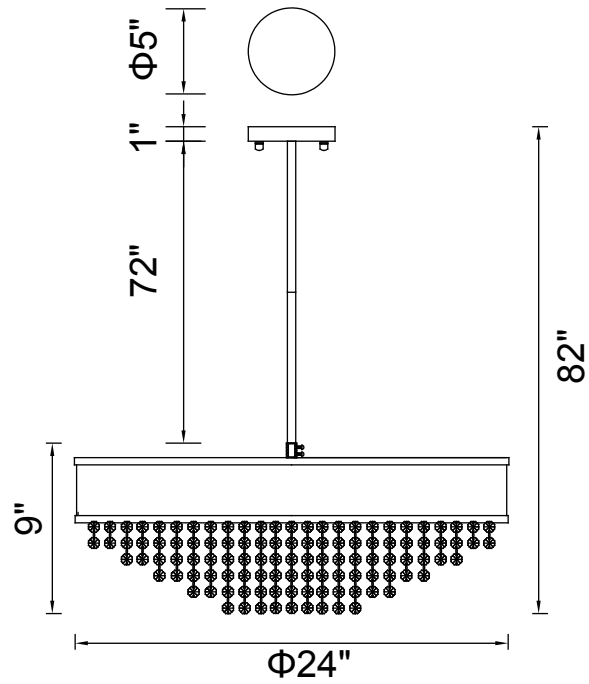

PROJECT: \_\_\_\_\_  
 FIXTURE TYPE: \_\_\_\_\_  
 LOCATION: \_\_\_\_\_  
 CONTACT/PHONE: \_\_\_\_\_

Item	5687P24-16-101
Collection	MEDINA
Category	Chandelier
Finish	Black
Glass	-----
Crystal	Clear&Amber Alternating
Acrylic	-----

Shade Color	-----
Min Assembled Height	10"
Max Assembled Height	82"
Width	24"
Length	-----
Extension Wall Mounts	-----
Input	120V AC,60HZ,AC

Lumens	-----
Light Source	G9
Bulb Info.	10x40W
Included	-----
Dimmable	Yes
Colour Temp	-----
Weight	29.7 Lbs