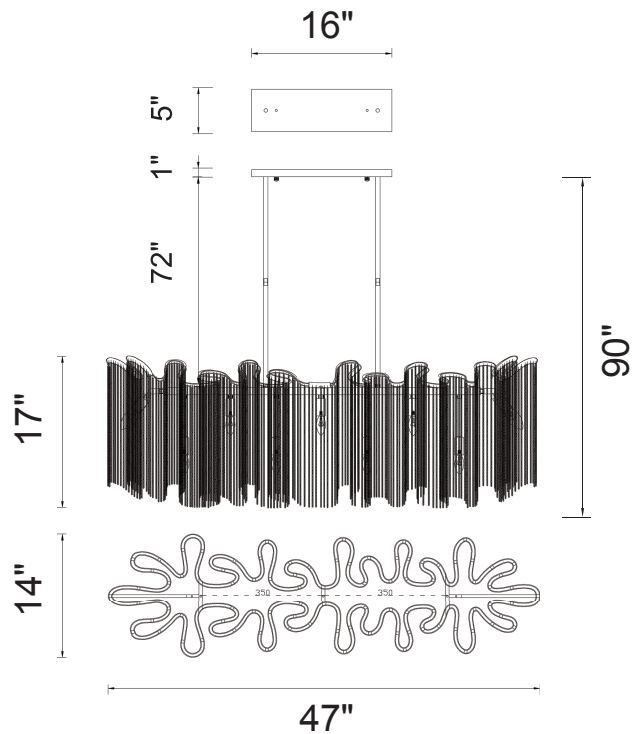

PROJECT: _____
 FIXTURE TYPE: _____
 LOCATION: _____
 CONTACT/PHONE: _____

Item	5650P47C
Collection	DAISY
Category	Chandelier
Finish	Chrome
Glass	-----
Crystal	-----
Acrylic	-----

Shade Color	-----
Min Assembled Height	19"
Max Assembled Height	90"
Width	47"
Length	14"
Extension Wall Mounts	-----
Input	120V AC,60HZ,AC

Lumens	-----
Light Source	E12
Bulb Info.	13x60W
Included	-----
Dimmable	Yes
Colour Temp	-----
Weight	46.3 Lbs

CWI Lighting
 2775 Broadway
 Buffalo, NY 14227
 USA

CWI Lighting
 140 Steelcase Rd. W.
 Markham ON. L3R 3J9
 Canada