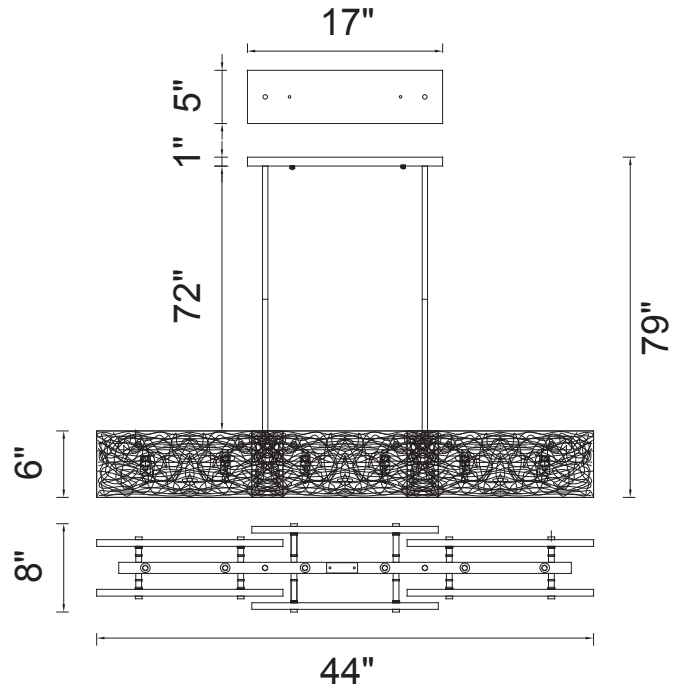

PROJECT: \_\_\_\_\_  
 FIXTURE TYPE: \_\_\_\_\_  
 LOCATION: \_\_\_\_\_  
 CONTACT/PHONE: \_\_\_\_\_

Item	5640P44C-RC
Collection	WILMA
Category	Chandelier
Finish	Chrome
Glass	Clear & Smoke
Crystal	-----
Acrylic	-----

Shade Color	-----
Min Assembled Height	11"
Max Assembled Height	79"
Width	44"
Length	8"
Extension Wall Mounts	-----
Input	120V AC,60HZ,AC

Lumens	-----
Light Source	G9
Bulb Info.	6x40W
Included	-----
Dimmable	Yes
Colour Temp	-----
Weight	31.9 Lbs