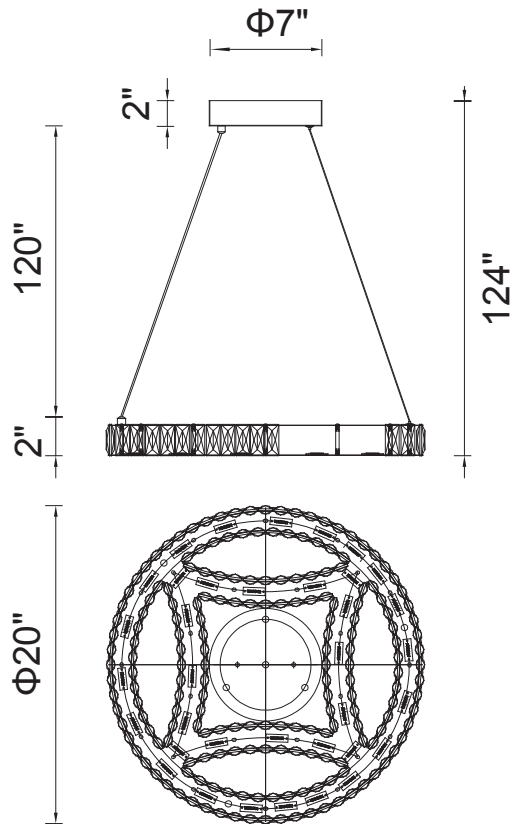

PROJECT: _____
 FIXTURE TYPE: _____
 LOCATION: _____
 CONTACT/PHONE: _____

| | |
|------------|-------------|
| Item | 5634P20ST-R |
| Collection | Beyond |
| Category | Chandelier |
| Finish | Chrome |
| Glass | ----- |
| Crystal | Clear |
| Acrylic | ----- |

| | |
|-----------------------|-----------------|
| Shade Color | ----- |
| Min Assembled Height | 16" |
| Max Assembled Height | 124" |
| Width | 20" |
| Length | ----- |
| Extension Wall Mounts | ----- |
| Input | 120V AC,60HZ,AC |

| | |
|--------------|----------------|
| Lumens | 1820 |
| Light Source | Integrated LED |
| Bulb Info. | 35W |
| Included | Yes |
| Dimmable | Yes |
| Colour Temp | 4000K |
| Weight | 14.4 Lbs |

CWI Lighting
 2775 Broadway
 Buffalo, NY 14227
 USA