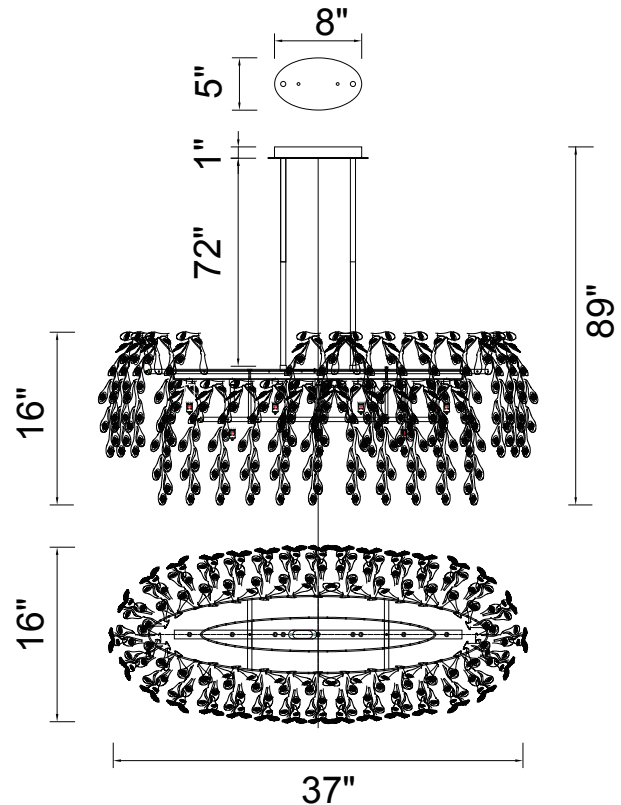

PROJECT: _____

FIXTURE TYPE: _____

LOCATION: _____

CONTACT/PHONE: _____

Item	5630P37C-O
Collection	Flurry
Category	Chandelier
Finish	Chrome
Glass	-----
Crystal	Clear
Acrylic	-----

Shade Color	-----
Min Assembled Height	17"
Max Assembled Height	89"
Width	37"
Length	16"
Extension Wall Mounts	-----
Input	120V AC,60HZ,AC

Lumens	-----
Light Source	G9
Bulb Info.	7x40W
Included	-----
Dimmable	Yes
Colour Temp	-----
Weight	18.9 Lbs