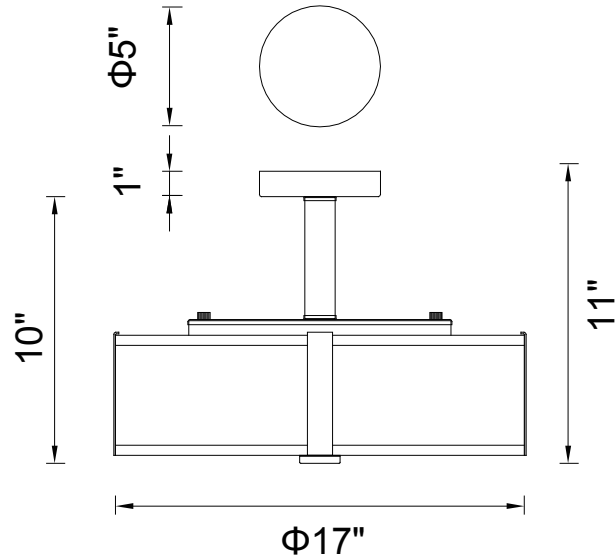

PROJECT: _____
 FIXTURE TYPE: _____
 LOCATION: _____
 CONTACT/PHONE: _____

Item	5571P17C-R
Collection	LUCIE
Category	Chandelier
Finish	Chrome
Glass	-----
Crystal	-----
Acrylic	-----

Shade Color	White
Min Assembled Height	11"
Max Assembled Height	11"
Width	17"
Length	-----
Extension Wall Mounts	-----
Input	120V AC,60HZ,AC

Lumens	-----
Light Source	E26
Bulb Info.	4x60W
Included	-----
Dimmable	Yes
Colour Temp	-----
Weight	13.23 Lbs

CWI Lighting
 2775 Broadway
 Buffalo, NY 14227
 USA

CWI Lighting
 140 Steelcase Rd. W.
 Markham ON. L3R 3J9
 Canada