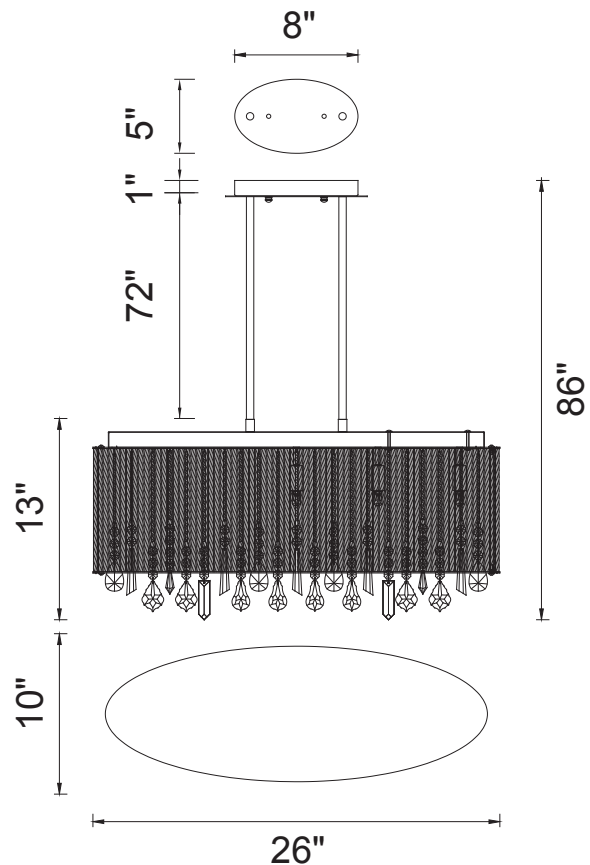

PROJECT: _____
 FIXTURE TYPE: _____
 LOCATION: _____
 CONTACT/PHONE: _____

Item	5562P26C-O Clear
Collection	Benson
Category	Chandelier
Finish	Chrome
Glass	-----
Crystal	Clear
Acrylic	-----

Shade Color	Clear
Min Assembled Height	16"
Max Assembled Height	86"
Width	26"
Length	10"
Extension Wall Mounts	-----
Input	120V AC,60HZ,AC

Lumens	-----
Light Source	G9
Bulb Info.	5x40W
Included	-----
Dimmable	Yes
Colour Temp	-----
Weight	19.8 Lbs

CWI Lighting
 2775 Broadway
 Buffalo, NY 14227
 USA

CWI Lighting
 140 Steelcase Rd. W.
 Markham ON. L3R 3J9
 Canada