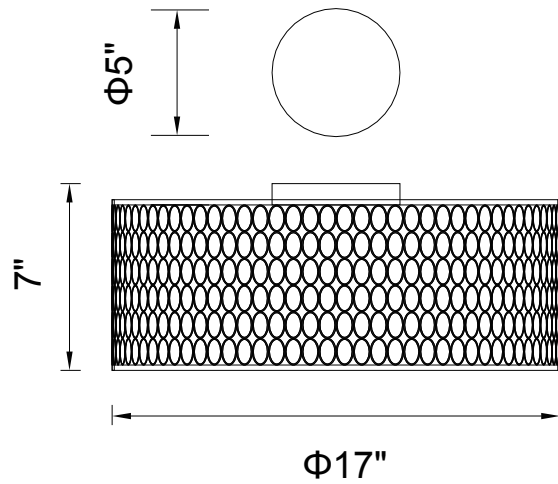

PROJECT: _____
 FIXTURE TYPE: _____
 LOCATION: _____
 CONTACT/PHONE: _____

Item	5555C17SN
Collection	MIKAYLA
Category	Flush Mount
Finish	Satin Nickel
Glass	Nickel
Crystal	-----
Acrylic	-----

Shade Color	Off White
Min Assembled Height	7"
Max Assembled Height	7"
Width	17"
Length	-----
Extension Wall Mounts	-----
Input	120V AC,60HZ,AC

Lumens	-----
Light Source	E26
Bulb Info.	3x60W
Included	-----
Dimmable	Yes
Colour Temp	-----
Weight	5.73 Lbs

CWI Lighting
 2775 Broadway
 Buffalo, NY 14227
 USA

CWI Lighting
 140 Steelcase Rd. W.
 Markham ON. L3R 3J9
 Canada