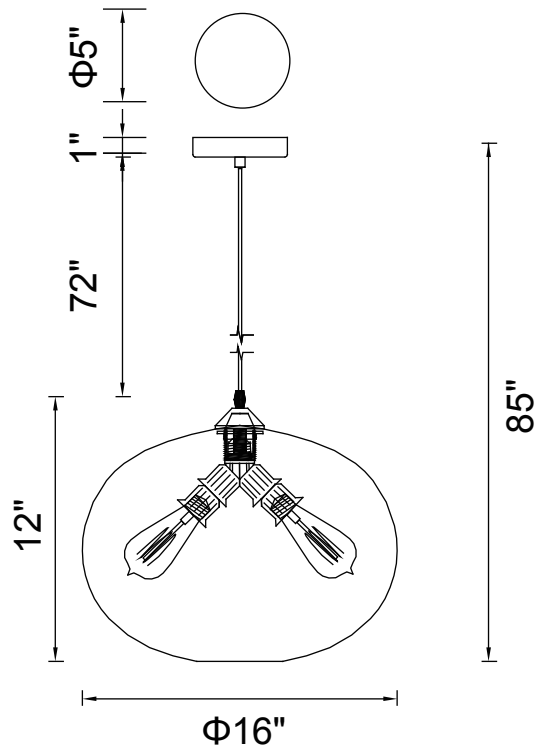

Item	5553P16-Smoke
Collection	Glass
Category	Mini Pendant
Finish	Black
Glass	Smoke
Crystal	-----
Acrylic	-----

Shade Color	Smoke
Min Assembled Height	14"
Max Assembled Height	85"
Width	16"
Length	-----
Extension Wall Mounts	-----
Input	120V AC,60HZ,AC

Lumens	-----
Light Source	E26
Bulb Info.	4x60W
Included	-----
Dimmable	Yes
Colour Temp	-----
Weight	6.61 Lbs

CWI Lighting
2775 Broadway
Buffalo, NY 14227
USA

CWI Lighting
140 Steelcase Rd. W.
Markham ON. L3R 3J9
Canada

Dallas Showroom
Showroom #: 4707
2100 N. Stemmons Frwy.
Dallas, TX 75207

Email: info@cwilighting.com
Toll: 1-877-564-6034
www.cwilighting.com