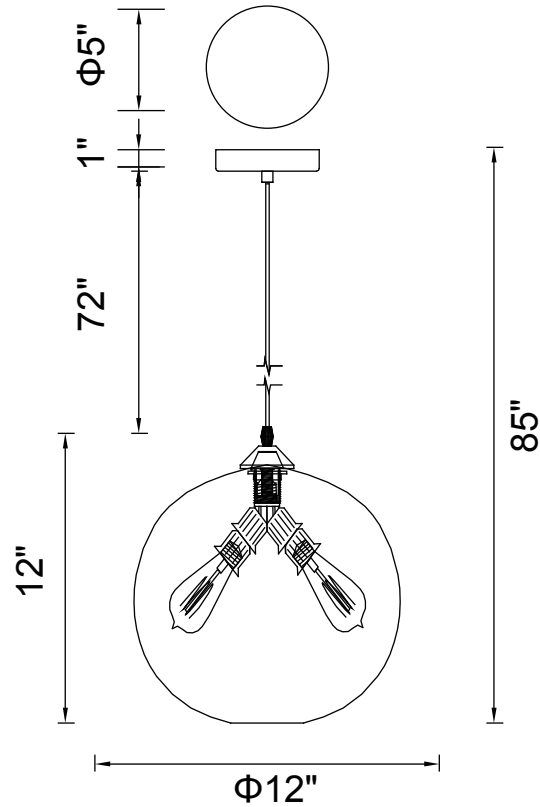

PROJECT: _____
 FIXTURE TYPE: _____
 LOCATION: _____
 CONTACT/PHONE: _____

Item	5553P12-Smoke (2L)
Collection	Glass
Category	Mini Pendant
Finish	Black
Glass	Smoke
Crystal	-----
Acrylic	-----

Shade Color	Smoke
Min Assembled Height	14"
Max Assembled Height	85"
Width	12"
Length	-----
Extension Wall Mounts	-----
Input	120V AC,60HZ,AC

Lumens	-----
Light Source	E26
Bulb Info.	2x60W
Included	-----
Dimmable	Yes
Colour Temp	-----
Weight	4.41 Lbs

CWI Lighting
 2775 Broadway
 Buffalo, NY 14227
 USA

CWI Lighting
 140 Steelcase Rd. W.
 Markham ON. L3R 3J9
 Canada