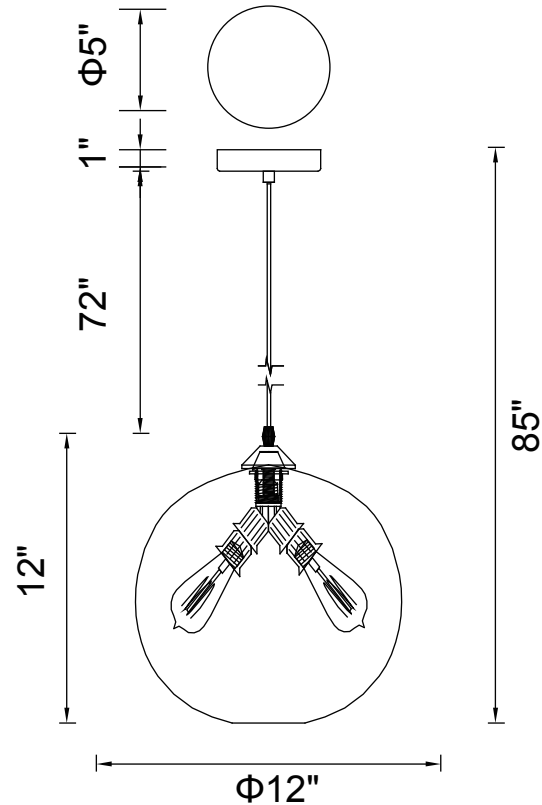

PROJECT: \_\_\_\_\_

FIXTURE TYPE: \_\_\_\_\_

LOCATION: \_\_\_\_\_

CONTACT/PHONE: \_\_\_\_\_

Item	5553P12-Clear(2L)
Collection	Glass
Category	Mini Pendant
Finish	Black
Glass	Clear
Crystal	-----
Acrylic	-----

Shade Color	Clear
Min Assembled Height	14"
Max Assembled Height	85"
Width	12"
Length	-----
Extension Wall Mounts	-----
Input	120V AC,60HZ,AC

Lumens	-----
Light Source	E26
Bulb Info.	2x60W
Included	-----
Dimmable	Yes
Colour Temp	-----
Weight	4.41 Lbs