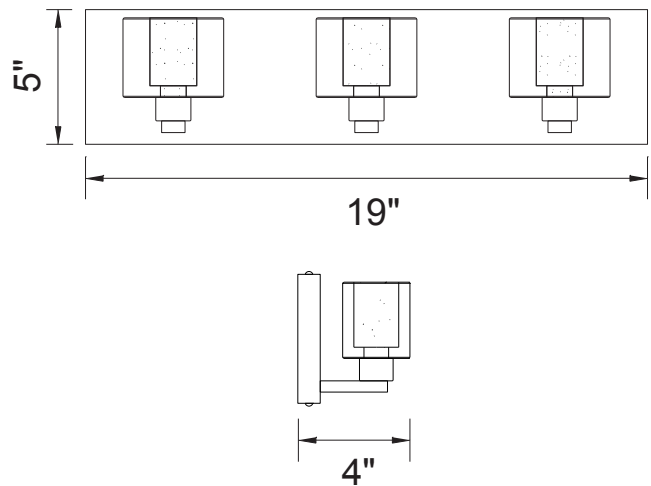

PROJECT: _____
 FIXTURE TYPE: _____
 LOCATION: _____
 CONTACT/PHONE: _____

Item	5540W19C-601
Collection	TINA
Category	Vanity Light
Finish	Chrome
Glass	Clear
Crystal	-----
Acrylic	-----

Shade Color	Clear
Min Assembled Height	5"
Max Assembled Height	5"
Width	19"
Length	-----
Extension Wall Mounts	4"
Input	120V AC,60HZ,AC

Lumens	-----
Light Source	G9
Bulb Info.	3x40W
Included	-----
Dimmable	Yes
Colour Temp	-----
Weight	4.41 Lbs

CWI Lighting
 2775 Broadway
 Buffalo, NY 14227
 USA

CWI Lighting
 140 Steelcase Rd. W.
 Markham ON. L3R 3J9
 Canada