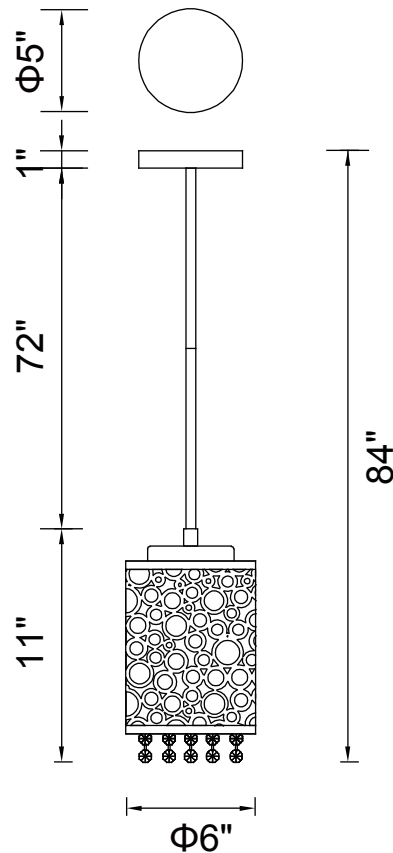

PROJECT: _____
 FIXTURE TYPE: _____
 LOCATION: _____
 CONTACT/PHONE: _____

Item	5536P6ST-R
Collection	BUBBLES
Category	Mini Pendant
Finish	Stainless Steel
Glass	-----
Crystal	Clear
Acrylic	-----

Shade Color	Chrome
Min Assembled Height	13"
Max Assembled Height	84"
Width	6"
Length	-----
Extension Wall Mounts	-----
Input	120V AC,60HZ,AC

Lumens	-----
Light Source	G9
Bulb Info.	1x40W
Included	-----
Dimmable	Yes
Colour Temp	-----
Weight	4.5 Lbs

CWI Lighting
 2775 Broadway
 Buffalo, NY 14227
 USA

CWI Lighting
 140 Steelcase Rd. W.
 Markham ON. L3R 3J9
 Canada