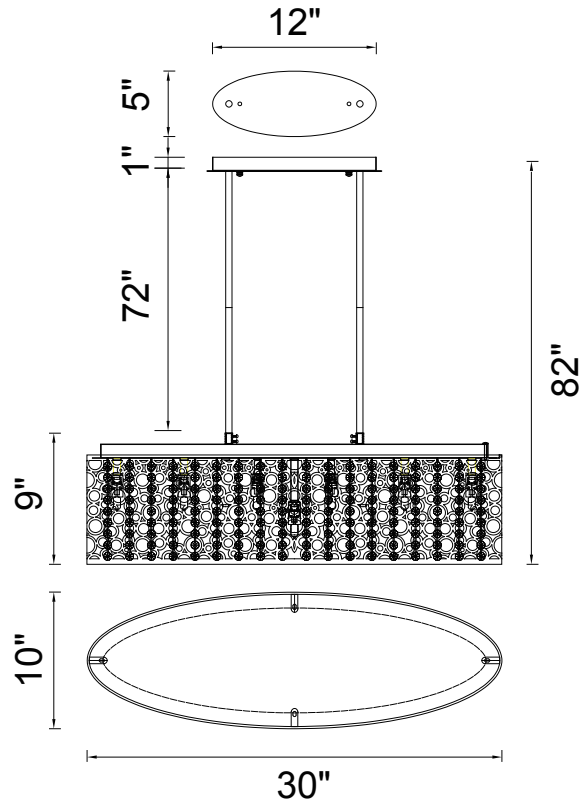

PROJECT: _____
 FIXTURE TYPE: _____
 LOCATION: _____
 CONTACT/PHONE: _____

Item	5536P30ST-O	Shade Color	Chrome	Lumens	-----
Collection	BUBBLES	Min Assembled Height	11"	Light Source	G9
Category	Chandelier	Max Assembled Height	82"	Bulb Info.	11x40W
Finish	Stainless Steel	Width	30"	Included	-----
Glass	-----	Length	10"	Dimmable	Yes
Crystal	Clear	Extension Wall Mounts	-----	Colour Temp	-----
Acrylic	-----	Input	120V AC,60HZ,AC	Weight	15.4 Lbs