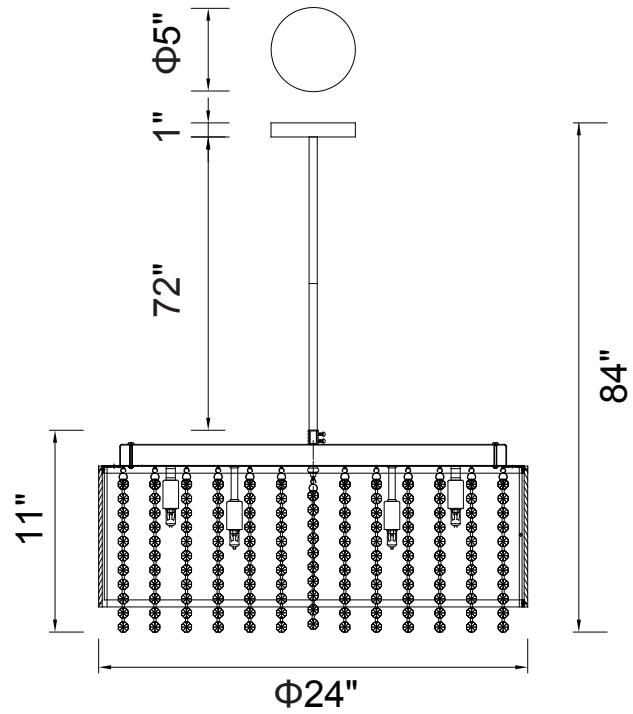

PROJECT: \_\_\_\_\_  
 FIXTURE TYPE: \_\_\_\_\_  
 LOCATION: \_\_\_\_\_  
 CONTACT/PHONE: \_\_\_\_\_

Item	5535P24C-R
Collection	CLAIRE
Category	Chandelier
Finish	Chrome
Glass	-----
Crystal	Clear
Acrylic	-----

Shade Color	Chrome
Min Assembled Height	17"
Max Assembled Height	84"
Width	24"
Length	-----
Extension Wall Mounts	-----
Input	120V AC,60HZ,AC

Lumens	-----
Light Source	G9
Bulb Info.	10x40W
Included	-----
Dimmable	Yes
Colour Temp	-----
Weight	21.12 Lbs