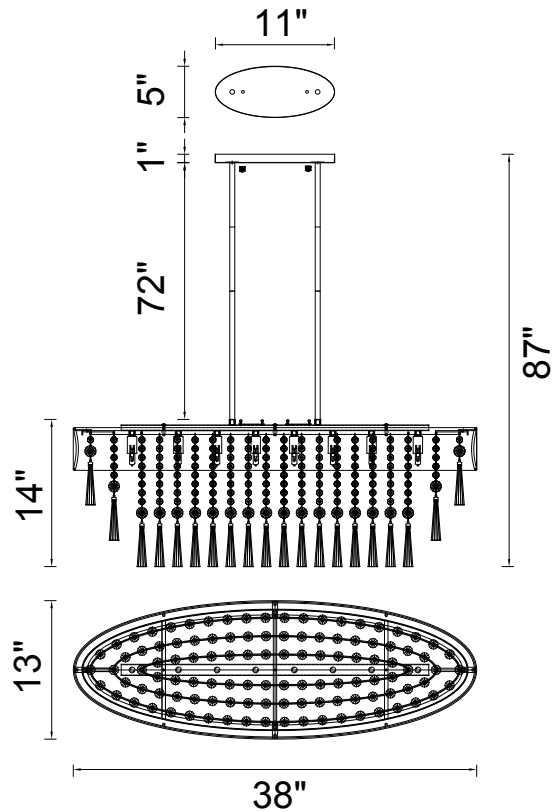

PROJECT: \_\_\_\_\_  
 FIXTURE TYPE: \_\_\_\_\_  
 LOCATION: \_\_\_\_\_  
 CONTACT/PHONE: \_\_\_\_\_

Item	5523P38C-O (Off White)
Collection	FRANCA
Category	Chandelier
Finish	Off White
Glass	-----
Crystal	Clear
Acrylic	-----

Shade Color	Off White
Min Assembled Height	16"
Max Assembled Height	87"
Width	38"
Length	13"
Extension Wall Mounts	-----
Input	120V AC,60HZ,AC

Lumens	-----
Light Source	G9
Bulb Info.	8x40W
Included	-----
Dimmable	Yes
Colour Temp	-----
Weight	24.64 Lbs