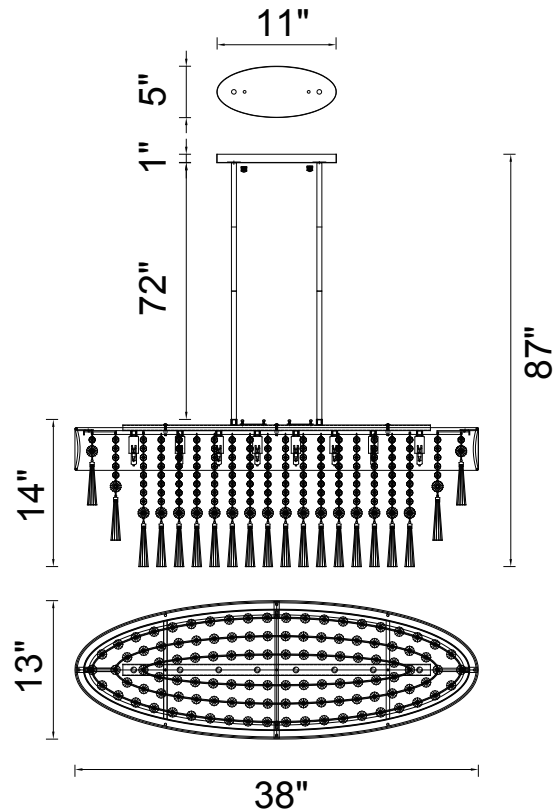

PROJECT: _____

FIXTURE TYPE: _____

LOCATION: _____

CONTACT/PHONE: _____

Item	5523P38C-O (Black)
Collection	FRANCA
Category	Chandelier
Finish	Black
Glass	-----
Crystal	Clear
Acrylic	-----

Shade Color	Black
Min Assembled Height	16"
Max Assembled Height	87"
Width	38"
Length	13"
Extension Wall Mounts	-----
Input	120V AC,60HZ,AC

Lumens	-----
Light Source	G9
Bulb Info.	8x40W
Included	-----
Dimmable	Yes
Colour Temp	-----
Weight	24.64 Lbs