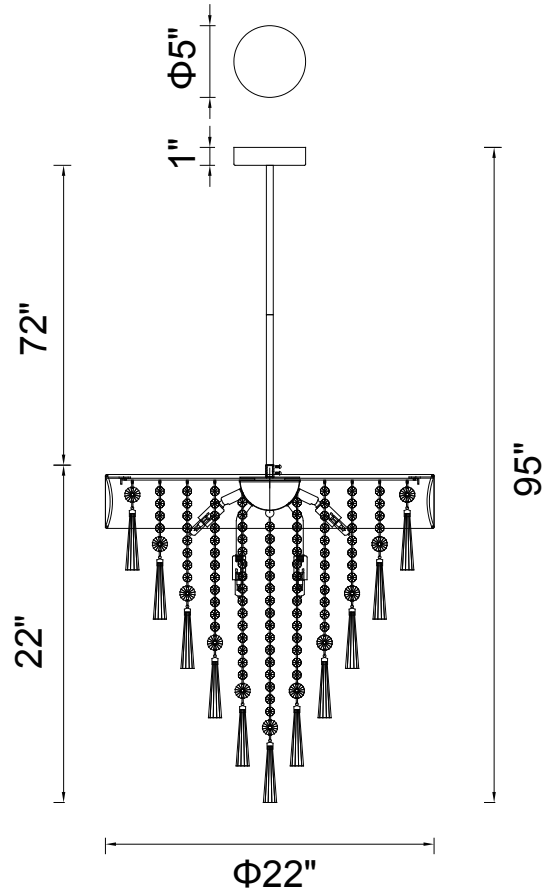

PROJECT: \_\_\_\_\_

FIXTURE TYPE: \_\_\_\_\_

LOCATION: \_\_\_\_\_

CONTACT/PHONE: \_\_\_\_\_

Item	5523P22C (Off White)
Collection	FRANCA
Category	Chandelier
Finish	Chrome
Glass	-----
Crystal	Clear
Acrylic	-----

Shade Color	Off White
Min Assembled Height	24"
Max Assembled Height	95"
Width	22"
Length	-----
Extension Wall Mounts	-----
Input	120V AC,60HZ,AC

Lumens	-----
Light Source	G9
Bulb Info.	8x40W
Included	-----
Dimmable	Yes
Colour Temp	-----
Weight	22.05 Lbs