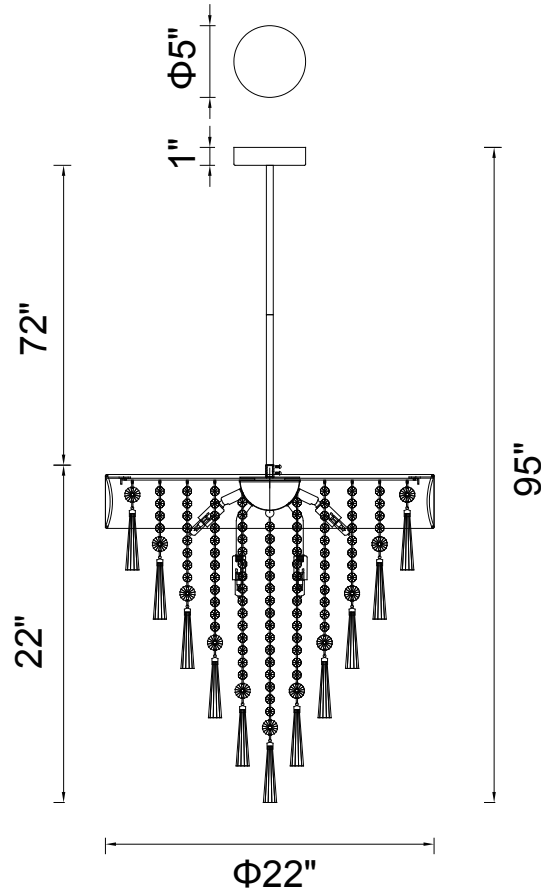

PROJECT: _____

FIXTURE TYPE: _____

LOCATION: _____

CONTACT/PHONE: _____

Item	5523P22C (Black)
Collection	FRANCA
Category	Chandelier
Finish	Black
Glass	-----
Crystal	Clear
Acrylic	-----

Shade Color	Black
Min Assembled Height	24"
Max Assembled Height	95"
Width	22"
Length	-----
Extension Wall Mounts	-----
Input	120V AC,60HZ,AC

Lumens	-----
Light Source	G9
Bulb Info.	8x40W
Included	-----
Dimmable	Yes
Colour Temp	-----
Weight	22.05 Lbs