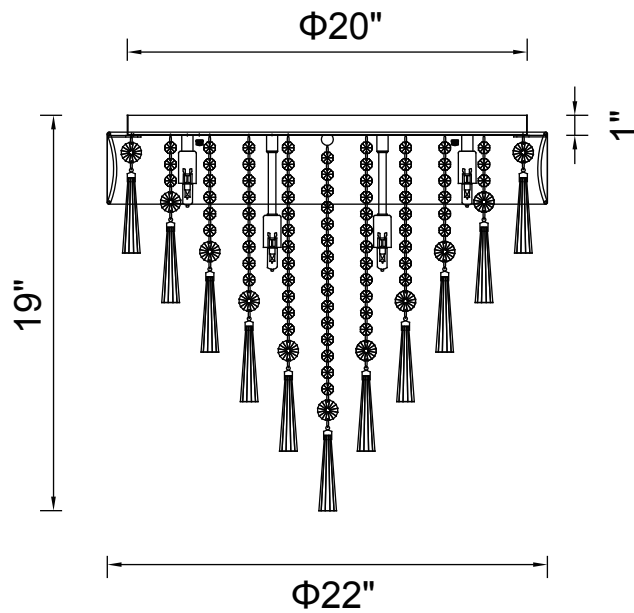

PROJECT: \_\_\_\_\_

FIXTURE TYPE: \_\_\_\_\_

LOCATION: \_\_\_\_\_

CONTACT/PHONE: \_\_\_\_\_

Item	5523C22C (Off White)	Shade Color	Off White	Lumens	-----
Collection	FRANCA	Min Assembled Height	19"	Light Source	G9
Category	Flush Mount	Max Assembled Height	19"	Bulb Info.	8x40W
Finish	Off White	Width	22"	Included	-----
Glass	-----	Length	-----	Dimmable	Yes
Crystal	Clear	Extension Wall Mounts	-----	Colour Temp	-----
Acrylic	-----	Input	120V AC,60HZ,AC	Weight	21.6 Lbs