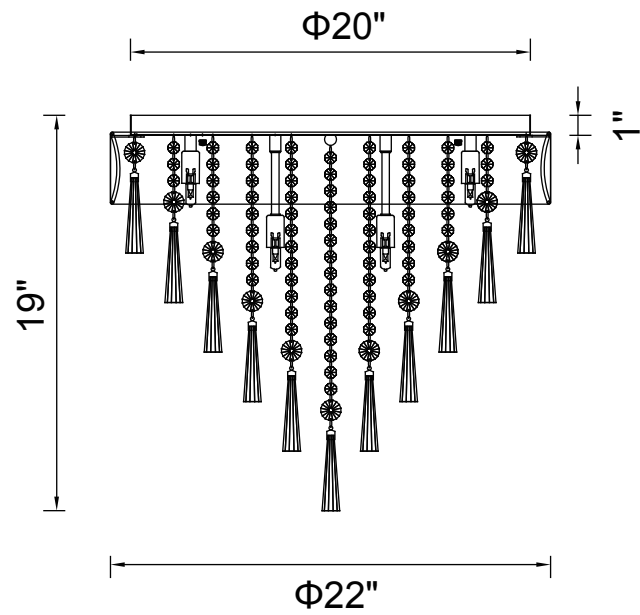

PROJECT: _____

FIXTURE TYPE: _____

LOCATION: _____

CONTACT/PHONE: _____

Item	5523C22C (Black)	Shade Color	Black	Lumens	-----
Collection	FRANCA	Min Assembled Height	19"	Light Source	G9
Category	Flush Mount	Max Assembled Height	19"	Bulb Info.	8x40W
Finish	Black	Width	22"	Included	-----
Glass	-----	Length	-----	Dimmable	Yes
Crystal	Clear	Extension Wall Mounts	-----	Colour Temp	-----
Acrylic	-----	Input	120V AC,60HZ,AC	Weight	21.6 Lbs